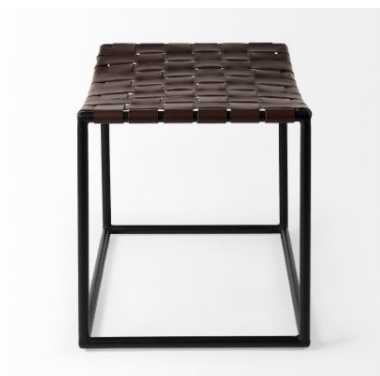

# MERCANA

Clarissa 22.0L x 16.0W x 16.5H Brown Leather Woven Seat W/ Black Metal Frame Stool  
**SKU: 69397**

## WOVEN LEATHER AND IRON CONSTRUCTION

Clarissa is small stool made from sturdy iron framing and a woven leather seat.

## SMOOTH BLACK IRON FINISH

The Clarissa is finished with solid black iron legs and a dark brown leather seat that shows off a unique woven formation.

## FUNCTIONALITY FOR ANY SPACE

The Clarissa is a versatile stool that can be placed anywhere where additional seating is needed. Its simple design allows you to add functional seating space that is both stylish and unique.