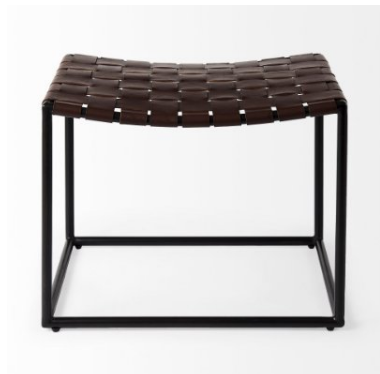

## WOVEN LEATHER AND IRON CONSTRUCTION

Clarissa is small stool made from sturdy iron framing and a woven leather seat.

## SMOOTH BLACK IRON FINISH

The Clarissa is finished with solid black iron legs and a dark brown leather seat that shows off a unique woven formation.

## FUNCTIONALITY FOR ANY SPACE

The Clarissa is a versatile stool that can be placed anywhere where additional seating is needed. Its simple design allows you to add functional seating space that is both stylish and unique.

## INDUSTRIAL INSPIRED

Designed to complement industrial styled spaces, the Clarissa stool blends seamlessly into spaces where clean lines and dark accent pieces are present.

Clarissa is a 16.5" Brown Woven Small Stool