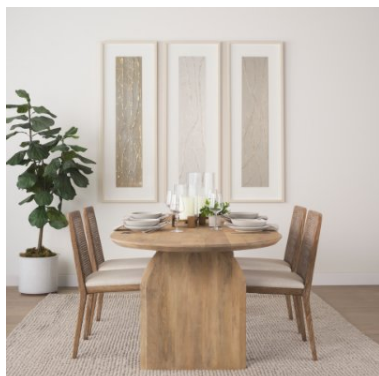

# MERCANA

Clara Light Brown Wood W/ Cream Fabric Seat and Cane Back Armless Dining Chair  
**SKU: 69349**

## SOPHISTICATED EASE

Mid-Century form and organic texture bring relaxed elegance to Coastal, Boho, and Global-inspired spaces

## COMPACT ARMLESS DESIGN

18.0L x 23.3W x 33.8H—maximizes seating without adding visual clutter

This armless dining chair combines natural texture with timeless ease. A hand-woven cane back, soft whitewashed wood frame,