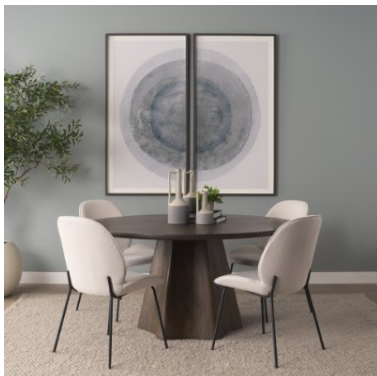

# MERCANA

Inala White Fabric Seat Black Metal Frame Dining Chair  
**SKU: 69284**

Combining comfort, clean lines, and neutral palette, the Inala features a plush fabric seat and a sturdy metal frame. With

## Inala White Fabric Seat Black Metal Frame Dining Chair

**SKU: 69284**