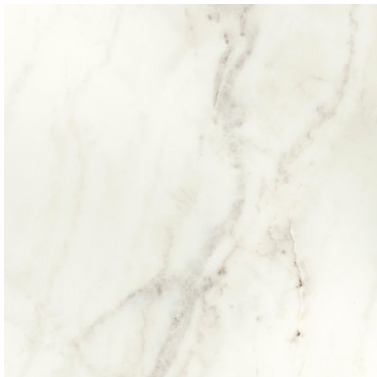

MERCANA

Vincent 33" Octagonal White Marble Tabletop w/ Gold Metal Base Coffee Table
SKU: 68850-AB

MARBLE AND METAL

This coffee table has an octagonal marble top that rests neatly upon a crisscross iron base.

An octagonal coffee table made from marble and metal

WHITE AND GOLD FINISH

The white marble top has subtle cream undertones with gray and beige veining throughout, while the iron base has an unfussy matte gold finish.

*Marble is a natural material. Each piece has its own beautiful intricacies, and some may carry naturally occurring fissures. Please expect variations in color and texture.

CORNER TRIMS

The gold frame wraps around four corner edges of the marble top - a small detail that packs a big visual punch!

MATERIALS & FINISHES

Main Material	Genuine Marble, Stone
Top Color	White
Natural Variation Type	No Natural Variation
Upholstery Material Performance Brand	Does Not Apply
Upholstery Material Texture	Does Not Apply
Top Material	Marble
Base Material	Metal
Base Material Type	Metal
Dominant Color	White
Chandeliers Purposeful Distressing Type	No Distressing
Color	Gold
Material Details	White Marble & Gold Metal
Wayfair Top Color	White
Top Finish Application Description	Polished
Top Texture Description	Polished
Top Material Details	Marble (Marble is a natural material. Each piece has its own beautiful intricacies. Some may carry naturally occurring fissures. Please expect variations in color and texture).
Top Natural Variation	Natural Marble Color & Texture Variation
Material Code - Body	M0243-GLD-M
Body Color	Gold
Body Finish Application Description	Polished