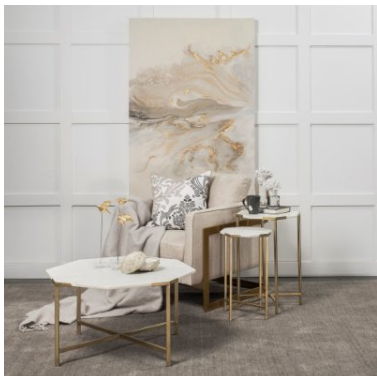

MERCANA

Vincent 33" Octagonal White Marble Tabletop w/ Gold Metal Base Coffee Table
SKU: 68850-AB

MARBLE AND METAL

This coffee table has an octagonal marble top that rests neatly upon a crisscross iron base.

An octagonal coffee table made from marble and metal

WHITE AND GOLD FINISH

The white marble top has subtle cream undertones with gray and beige veining throughout, while the iron base has an unfussy matte gold finish.

*Marble is a natural material. Each piece has its own beautiful intricacies, and some may carry naturally occurring fissures. Please expect variations in color and texture.

CORNER TRIMS

The gold frame wraps around four corner edges of the marble top - a small detail that packs a big visual punch!

MODERN ELEGANCE

Gold and marble unite in an elegant, minimal look that works well in modern spaces.

AVAILABLE IN

1 Color

1 Size

Explore Online

MERCANA

Vincent 33" Octagonal White Marble Tabletop w/ Gold Metal Base Coffee Table SKU: 68850-AB