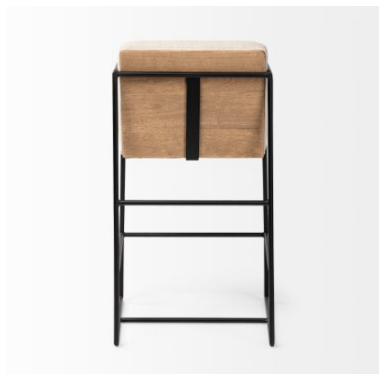

MERCANA

Stamford 36" Total Height Light Beige Upholstered Seat w/ Wood Back, Metal Frame
Counter Stool
SKU: 68764

PLUSH FABRIC WRAP

The Stamford III, featuring an exceptionally cushioned seat wrapped in posh, beige-tone fabric, makes not only for a comfortable bar seating option but also a visually enticing addition to any space and setting.

STURDY IRON FRAME

Rested on a solid iron frame finished in a matte-black polish, the Stamford III counter-height chair is stable, exceptionally sturdy and is built to stand the test of time.

The Stamford Counter Stool is a stylish, fabric-wrapped counter-height chair braced by a sturdy, matte-black metal frame. Visually

INDUSTRIAL/MODERN DESIGN

Prudently designed to uplift industrial or modern spaces, the Stamford III counter-height chair flaunts a sleek silhouette, with subtle curves and clean lines.

AVAILABLE IN

1 Color

1 Size

10 Related Products

Explore Online

MERCANA

Stamford 36" Total Height Light Beige Upholstered Seat w/ Wood Back, Metal Frame Counter Stool

SKU: 68764

FEATURES & SPECIFICATIONS

Adjustable Shelves?	Does Not Apply
Hand Made (Y/N)	Yes
Hand Painted (Y/N)	No
Scratch Resistant (Y/N)	Yes
Water Resistant (Y/N)	No
Fire Resistant (Y/N)	No
Finished back (Y/N)	Yes
is Unfinished?	No
Seat Style	Square
Leg/Base Type	Sled
Shagreen-embossed Exterior	Does Not Apply
Back Type	Solid Back
Seat Back Type	Full Back
Arms Included?	Yes
Upholstered?	Yes
Tufted Cushions?	No
Nailhead Trim?	No
Swivel?	No
Foldable	No
Stackable?	No
Height Adjustable Seat?	No
Pneumatic/Hydraulic Lift?	No
Footrest Included?	Yes
Seating Capacity	1
Seat Cushion Reversible Cushion (Y/N)	No
Performance Fabric (Y/N)	No
Back Included?	No
Made to Order	No