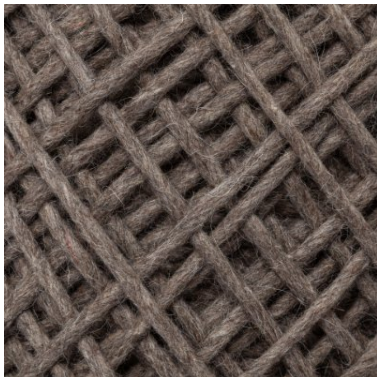

MERCANA

Allium Dark Brown Handwoven Wool Cylindrical Pouf
SKU: 68730

WOOL CONSTRUCTION

The Allium, shaped like a cylinder, skillfully crafted from wool with a diamond weave pattern, is a beautiful and unique addition to your space.

SPECTACULAR COLOR

The Allium is finished in a brown color, making it a stunning pouf that is sure to be the perfect accent in your space.

ELEGANT/MODERN INSPIRED DESIGN

Featuring a stunning design that flaunts clean lines and subtle curves, this pouf makes for a gorgeous addition to spaces based on the elegant or modern design style.

Guaranteed to be a spectacular addition to your decor collection, the Allium is a stunning pouf that is expertly handwoven from

AVAILABLE IN

1 Color

1 Size

2 Related Products

Explore Online

MERCANA

Allium Dark Brown Handwoven Wool Cylindrical Pouf

MATERIALS & FINISHES

Pouf Main Material	Wool
Pouf Main Color	Brown
Pouf Body Material	Fabric
Pouf Body Fabric/Leather Type	Jute
Pouf Body Fabric/Leather Composition	(Back- 100% Polyester) & (Inside- Polyesterene Block)
Pouf Body Fabric/Leather Rub Count	Pass
Pouf Body Color	Brown
Pouf Body Upholstery Pattern	Geometric
Pouf Body Natural Variation	Natural Variation on Natural Fiber
Pouf Seat Material	Fabric
Pouf Seat Fabric/Leather Type	Jute
Pouf Seat Fabric/Leather Composition	(Back- 100% Polyester) & (Inside- Polyesterene Block)
Pouf Seat Fabric/Leather Rub Count	Pass
Pouf Seat Color	Brown
Pouf Seat Upholstery Pattern	Geometric
Pouf Seat Inside Cover	Polyester
Pouf Seat Natural Fibres	Jute
Pouf Purposeful Distressing Type	No Distressing