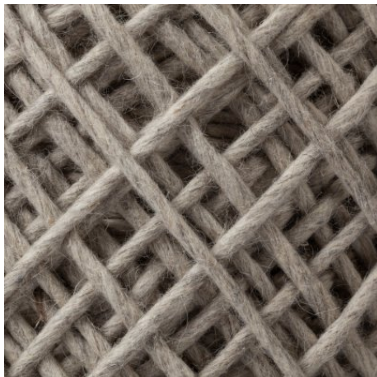

MERCANA

Allium Oatmeal Handwoven Wool Cylindrical Pouf
SKU: 68729

WOOL CONSTRUCTION

The Allium, shaped like a cylinder, skillfully crafted from wool with a diamond weave pattern, is a beautiful and unique addition to your space.

SPECTACULAR COLOR

The Allium is finished in an oatmeal color, making it a stunning pouf that is sure to be the perfect accent in your space.

Guaranteed to be a spectacular addition to your decor collection, the Allium is a stunning pouf that is expertly handwoven from

ELEGANT/MODERN INSPIRED DESIGN

Featuring a stunning design that flaunts clean lines and subtle curves, this pouf makes for a gorgeous addition to spaces based on the elegant or modern design style.

AVAILABLE IN