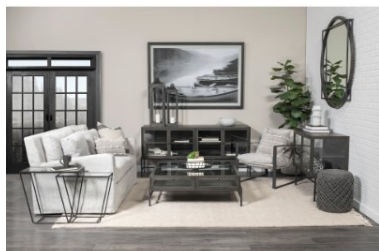

MERCANA

Denly I 69 X 38.25 X 34.5 Frost Gray Slipcover Two Seater Sofa
SKU: 68719

PLUSH FABRIC WRAP

The Denly I sofa, featuring perfectly stuffed seating in plush Frost Grey toned fabric slipcovers, offers unparalleled comfort and is guaranteed to have you lounging for hours.

STURDY WOODEN FRAME

Built to stand the test of time, the Denly I is braced by a beechwood frame and four-legged base that ensures exceptional stability and sturdiness.

MATCHING SOFA

The Denly I can be paired with the Denly II, a matching three-seater sofa, to complete the look in your elegant living room.

ELEGANT/COASTAL INSPIRED DESIGN

A stunning, fabric-wrapped sofa with a perfectly cushioned deep seat, the Denly I looks gorgeous in any elegant or coastal inspired setting and is guaranteed to add a touch of luxury to your space without compromising on comfort.

The Denly I, a spectacular two-seater sofa from the Denly series, flaunts plush Frost Grey toned slipcover seating guaranteed to

AVAILABLE IN

1 Color

1 Size

6 Related Products

Explore Online