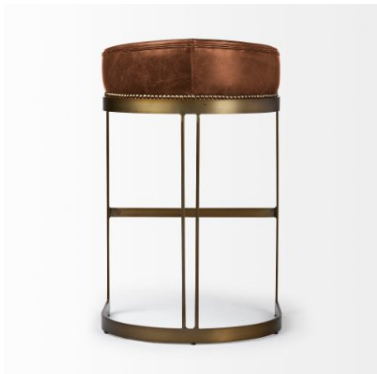

MERCANA

Hollyfield II Brown Leather Seat Gold Metal Base Bar Stool
SKU: 68574

POSH BROWN LEATHER WRAP

In addition to sturdy construction, the Hollyfield IV also flaunts a superior, antiqued-gold polish on the metal frame that is complemented by the posh, dark brown leather seating up top.

STURDY SOLID METAL FRAME

Featuring a frame and base crafted from solid metal, the Hollyfield IV is a sturdy, low back style bar stool with exceptional stability and balance.

MODERN INSPIRED DESIGN

Prudently designed to suit contemporary spaces, the Hollyfield IV flaunts a low-back, perfectly cushioned seat which complements its metal frame. The juxtaposition of natural leather and metal makes this a great piece for contemporary spaces.

The Hollyfield IV is a low-back, club-style bar stool that flaunts a posh, medium brown leather seat, mounted atop a metal

AVAILABLE IN

1 Color

1 Size

17 Related Products

Explore Online

MERCANA

Hollyfield II Brown Leather Seat Gold Metal Base Bar Stool

SKU: 68574

FEATURES & SPECIFICATIONS

Adjustable Shelves?	Does Not Apply
Hand Made (Y/N)	Yes
Hand Painted (Y/N)	No
Scratch Resistant (Y/N)	No
Stain Resistant (Y/N)	No
Water Resistant (Y/N)	Yes
Fire Resistant (Y/N)	No
Finished back (Y/N)	Yes
is Unfinished?	No
Seat Style	Bucket
Leg/Base Type	Sled
Shagreen-embossed Exterior	Does Not Apply
Back Type	Low Back
Seat Back Type	Low Back
Arms Included?	No
Upholstered?	Yes
Tufted Cushions?	No
Nailhead Trim?	Yes
Swivel?	No
Foldable	No
Stackable?	No
Height Adjustable Seat?	No
Pneumatic/Hydraulic Lift?	No
Footrest Included?	Yes
Seating Capacity	1
Seat Cushion Reversible Cushion (Y/N)	Yes
Back Included?	Yes
Made to Order	No