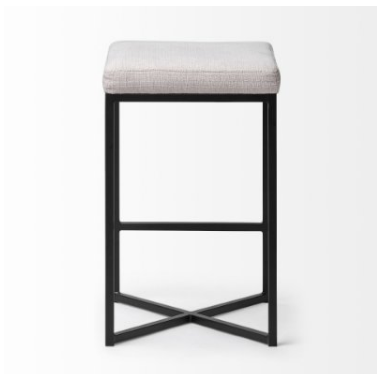

MERCANA

Frodo 26.4H Seat Height White Fabric Seat Black Metal Base Stool
SKU: 68444

SUPERIOR FINISH

In addition to sturdy construction, the Frodo I also flaunts a superior, matte-black polish on the metal frame that complements the white-toned, fabric wrapped seat up top and adds to the visuals of this piece.

STURDY SOLID IRON FRAME

Featuring a frame and base crafted from solid iron, the Frodo I is a sturdy style bar stool with exceptional stability and balance.

FOOTREST

The Frodo I also features an iron footrest that ensures a comfortable seating experience.

MODERN DESIGN

Prudently designed to suit modern spaces, the Frodo I flaunts a contoured seat wrapped in cream fabric which perfectly complements its metal iron frame. The juxtaposition of fabric and metal with a perfectly stuffed seat makes this a great piece for contemporary spaces.

The Frodo I is an exuberant counter-height stool that features a plush, fabric seat perched to a four-legged iron frame.

AVAILABLE IN

1 Color

1 Size

3 Related Products

Explore Online

MERCANA

Frodo 26.4H Seat Height White Fabric Seat Black Metal Base Stool SKU: 68444