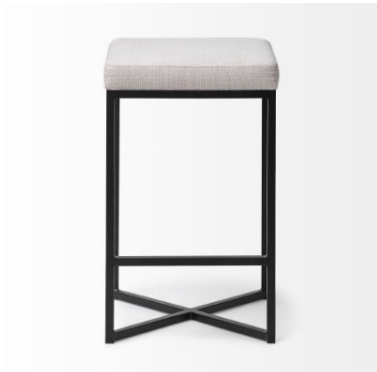

MERCANA

Frodo 26.4H Seat Height White Fabric Seat Black Metal Base Stool
SKU: 68444

SUPERIOR FINISH

In addition to sturdy construction, the Frodo I also flaunts a superior, matte-black polish on the metal frame that complements the white-toned, fabric wrapped seat up top and adds to the visuals of this piece.

STURDY SOLID IRON FRAME

Featuring a frame and base crafted from solid iron, the Frodo I is a sturdy style bar stool with exceptional stability and balance.

FOOTREST

The Frodo I also features an iron footrest that ensures a comfortable seating experience.

MODERN DESIGN

Prudently designed to suit modern spaces, the Frodo I flaunts a contoured seat wrapped in cream fabric which perfectly complements its metal iron frame. The juxtaposition of fabric and metal with a perfectly stuffed seat makes this a great piece for contemporary spaces.

The Frodo I is an exuberant counter-height stool that features a plush, fabric seat perched to a four-legged iron frame.

AVAILABLE IN

1 Color

1 Size

3 Related Products

Explore Online

MERCANA

Frodo 26.4H Seat Height White Fabric Seat Black Metal Base Stool SKU: 68444