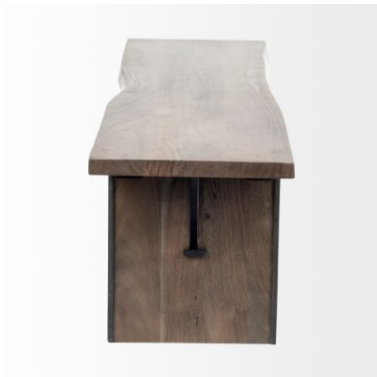

MERCANA

Ledger I 70L x 17W Brown Live-Edge Wooden Dining Bench
SKU: 68242

SOLID WOOD TABLE TOP

The Ledger I features a stunning, live-edge medium-brown polished top crafted from premium Indian mango wood that is sure to make this bench a head-turner in your space.

SOLID WOOD BASE

The beautiful tabletop is supported by two solid wood plank-style legs and metal cladding that stabilizes the bench.

INDUSTRIAL/WOODLANDS INSPIRED DESIGN

The Ledger I flaunts a unique, slanted base design with clean lines and a sleek silhouette that makes it a perfect fit for spaces based on the industrial or woodlands design style.

The Ledger I is a stunning wooden bench finished in a natural, medium-brown tone that flaunts a live-edge top.

AVAILABLE IN

1 Color

1 Size

2 Related Products

Explore Online

MERCANA

Ledger I 70L x 17W Brown Live-Edge Wooden Dining Bench

MATERIALS & FINISHES

Natural Variation Type	Natural Wood Grain Color Variation
Dominant Color	Brown
Material Code Body	M0040-A-ACA
Body Material	Solid Wood
Body Wood Species	Acacia
Body Finish Application Description	Spray with Lacquer Coated
Body Finish Texture	Polished
Body Color	Brown
Body Natural Variation	Natural Wood Grain Color Variation
Body Wood Frame Type	Acacia
Material Code Legs/Base	M0040-A-ACA
Leg/Base Material Type	Solid Wood
Leg/Base Wood Species	Acacia
Leg/Base Finish Application Description	Spray with Lacquer Coated
Leg/Base Finish Texture	Polished
Leg/Base Color	Brown
Leg/Base Natural Variation	Natural Wood Grain Color Variation
Material Code - Seat	M0040-A-ACA
Seat Material	Solid Wood
Seat Wood Species	Acacia