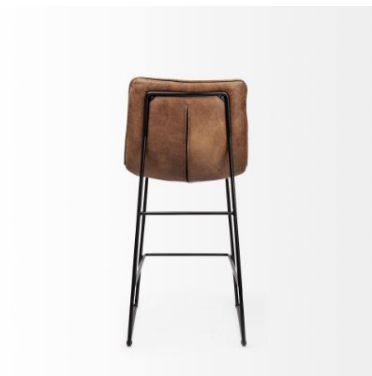

MERCANA

Meritt 37" Total Height Brown Leather Seat Black Metal Frame Stool
SKU: 67609

BROWN LEATHER WRAP

The Meritt II flaunts a superior, brown leather wrap with a horizontal stitch detail and an iron base finished in matte-black, adding to the visuals of the piece.

STURDY IRON FRAME

Featuring a frame and base crafted from iron, the Meritt II is a sturdy, high back bar stool with exceptional stability and balance.

FOOTREST

The four legs of the Meritt II are stabilized by metal bracing that also serves as a footrest and ensures a comfortable seating experience.

INDUSTRIAL DESIGN

Prudently designed to suit industrial spaces, the Meritt II flaunts a high-back seat wrapped with brown leather which complements its iron frame.

The Meritt II is a counter height stool featuring a high-quality leather chair mounted on a metal frame.

AVAILABLE IN

1 Color

1 Size

1 Related Product

Explore Online

MERCANA

Meritt 37" Total Height Brown Leather Seat Black Metal Frame Stool SKU: 67609

FEATURES & SPECIFICATIONS