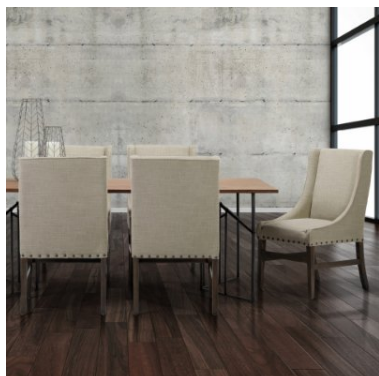

MERCANA

Kensington I Beige Fabric and Solid Wood Dining Chair
SKU: 50388

SUPERIOR FINISH

The Kensington I flaunts a superior, natural dark-brown polish that highlights the grain and variation in the wood used and complements the stunning, beige fabric upholstery and exposed nail head details.

STURDY SOLID WOOD FRAME

Expertly crafted from premium Indian oakwood, the Kensington I is a dining chair made to stand the test of time. The chair's solid wood construction coupled with a practical design ensures exceptional stability and sturdiness.

FARMHOUSE-INSPIRED DESIGN

Designed to suit elegant, farmhouse styled spaces, the Kensington I dining chair flaunts a parsons style high-back design with exposed nail head details and is guaranteed to be a sensation in your space.

The Kensington I is an elegant dining chair featuring a linen covered high back and four-legged, solid wood base.

AVAILABLE IN

1 Color

1 Size

4 Related Products

Explore Online

MERCANA

Kensington I Beige Fabric and Solid Wood Dining Chair