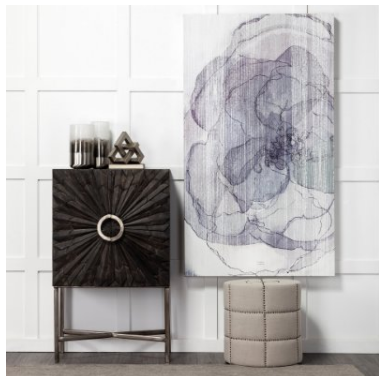

## PLUSH FABRIC WRAP

Wrapped in a plush, cream-toned fabric, the Beacon ottoman is a stunning addition to any living room and is great for when you need extra seating.

## ELEGANT DESIGN WITH INTRICATE PATTERN

Shaped like a cylinder, the Beacon ottoman features intricate square stitching with exposed nail head details that add to its visuals. This stylish ottoman is guaranteed to add a touch of elegance to any space.

## AVAILABLE IN TWO COLORS

The Beacon is available in two colors - Dark Gray and Cream.

The Beacon I is a stylish, fabric covered round ottoman that flaunts intricate metallic details.