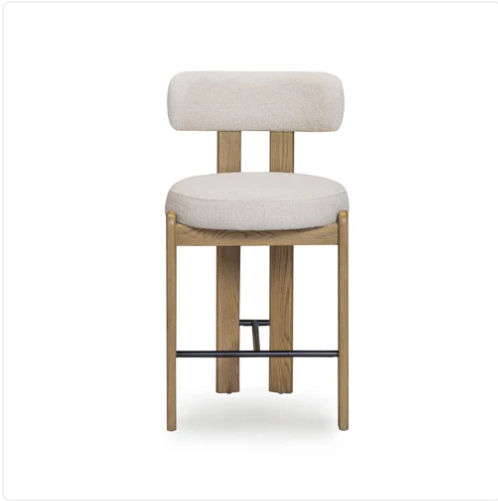

Odessa Cream Performance Fabric Counter Stool

SKU: TOV-D54820

The Odessa Stool brings the same retro Memphis inspired style you love from the Odessa Dining Chair, now at counter height. Its curved, earthy wood frame and performance fabric make it both stylish and practical. Plush foam seating ensures comfort, while easy-clean materials keep it looking sharp, making it the perfect addition to busy kitchens, home bars, or high-top dining spaces.

PRODUCT DIMENSIONS

Product Dimensions

Width: 19.8"
Depth: 22.2"
Height: 38"
Weight: 24.3lbs
Leg Height: 23.8"

Shipping Dimensions

Width: 23.5"
Depth: 25.5"
Height: 41.8"
Weight: 49.6lbs

Other Dimensions

Seat Width: 19.7"
Seat Depth: 19.7"
Seat Height: 26.3"

PRODUCT SPECIFICATIONS

Product Color: Cream
Product Materials: Fabric, Oak
Leg Color: Natural
Weight Capacity: 570 lbs
Support Type: Plywood
Seat Fill Material: Fiber-Wrapped Foam

Product Features

- Product Dimensions: 19.8"W x 22.2"D x 38"H
- Upholstered in water-repellent performance fabric
- Durable, contract-grade upholstery
- Sleek, retro-inspired silhouette
- Solid oak wood frame