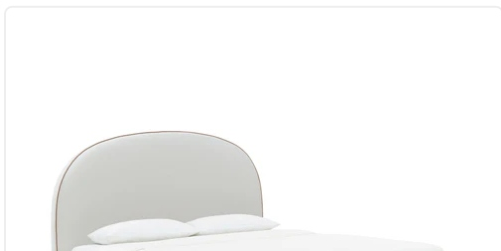

TOV

Marlow Performance Velvet Bed - Cream / King

SKU: REN-B7110-20-21

Transform your bedroom with the luxurious Marlow Bed, featuring plush velvet upholstery with sophisticated piping and a wood plinth base. Combining elegance and contemporary design.