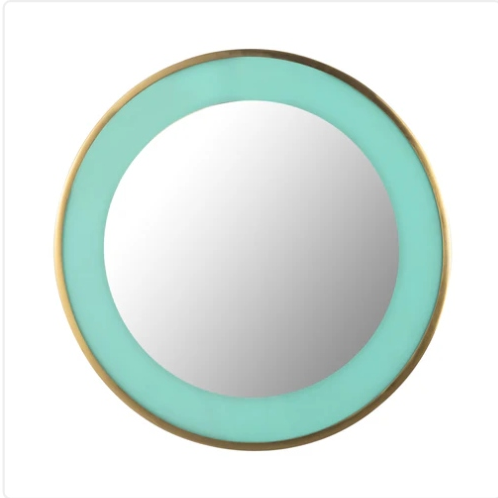

Lucille 24" Turquoise and Brass Round Wall Mirror

SKU: TOV-C18349

Liven up your home with the vibrant Lucille Mirror. The turquoise enamel pops against the brushed brass edge and brightens up any space.

PRODUCT DIMENSIONS

Product Dimensions

Width: 24"

Depth: 2"

Height: 24"

Weight: 9.5lbs

Shipping Dimensions

Width: 28.0"

Depth: 4.5"

Height: 28.0"

Weight: 15.4lbs

Other Dimensions

Mirror Dimensions: 17.8"W x 17.8"H"

PRODUCT SPECIFICATIONS

Product Color: Brass, Turquoise

Product Materials: Glass, Iron

Frame Color: Blue, Gold

Product Features

- Product Dimensions: 24"W x 2"D x 24"H
- Turquoise and brass frame
- Mirror dimensions: 17.8"W x 17.8"H
- Built in keyhole hook
- Skillfully Handmade