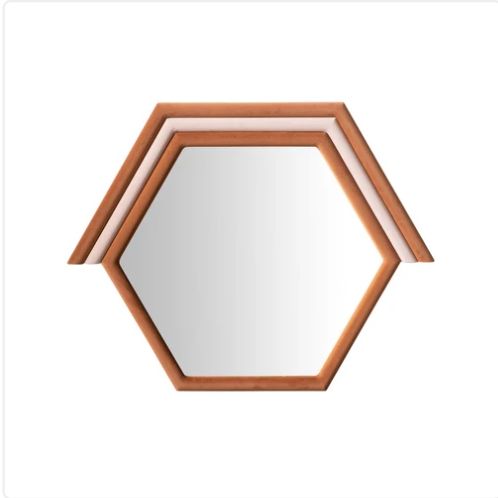

Lally 31.5"X24" Velvet Prism Wall Mirror - Terracotta

SKU: TOV-C68837

Introducing the very fun Lally Wall Mirror Collection, a burst of vibrancy and style for your space. With punchy colors and luxurious velvet upholstery, these mirrors are available in both round and prism shapes, ensuring a statement piece for any wall.

PRODUCT DIMENSIONS

Product Dimensions

Width: 31.5"

Depth: 1.4"

Height: 24.4"

Weight: 12.8lbs

Shipping Dimensions

Width: 28.4"

Depth: 34.9"

Height: 3.8"

Weight: 21.7lbs

Other Dimensions

Mirror Dimensions: 22"W x 19"H

PRODUCT SPECIFICATIONS

Product Color: Terracotta

Product Materials: Beech, Glass, Velvet

Product Features

- Product Dimensions: 31.5"W x 1.4"D x 24.4"H
- Available in two color and shape options
- Velvet finish adds texture and luxury
- Mirror dimensions: 22"W x 19"H
- Ready to hang

...