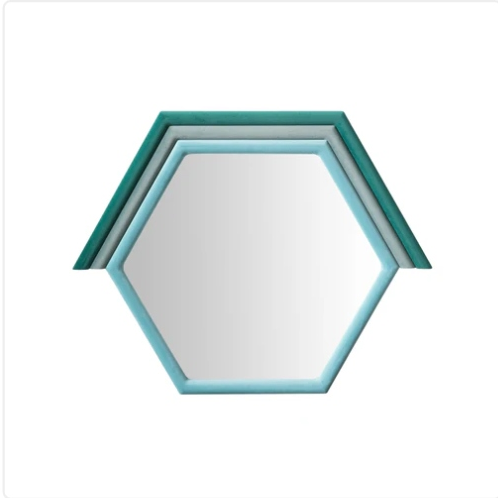

## Lally 31.5"X24" Velvet Prism Wall Mirror - Aqua

**SKU: TOV-C68835**

Introducing the very fun Lally Wall Mirror Collection, a burst of vibrancy and style for your space. With punchy colors and luxurious velvet upholstery, these mirrors are available in both round and prism shapes, ensuring a statement piece for any wall.

### Product Dimensions

Width: 31.5"

Depth: 1.4"

Height: 24.4"

Weight: 12.8lbs

### Other Dimensions

Mirror Dimensions: 22"W x 19"H

### Product Features

- Product Dimensions: 31.5"W x 1.4"D x 24.4"H
- Available in two color and shape options
- Velvet finish adds texture and luxury
- Mirror dimensions: 22"W x 19"H
- Ready to hang

...