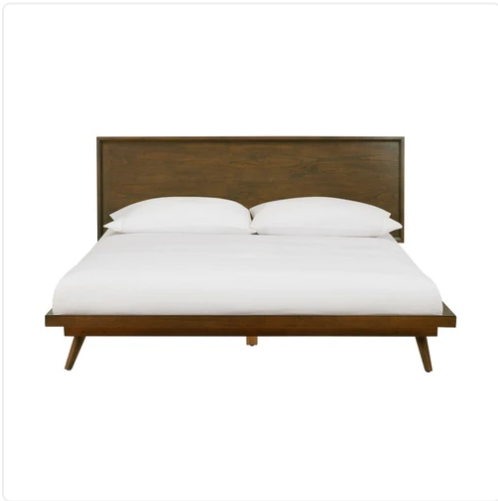

## Emery Walnut Wood Platform Bed - Queen

**SKU: REN-B940-10-11**

Mid-century inspiration meets warm, modern living in the Emery Walnut Bed. Finished in a rich walnut tone, its streamlined silhouette and thoughtfully proportioned frame bring an understated elegance to the bedroom. The focus is on the beauty of the wood and the balance of the design, creating a timeless foundation that feels both polished and inviting.

#### Product Dimensions

Width: 68.9"

Depth: 88.6"

Height: 37.6"

Weight: 155.4lbs

Leg Height: 6.5"

### PRODUCT SPECIFICATIONS

Product Color: Walnut

Product Materials: Ash Veneer, Ash Wood, MDF, Pine

Leg Color: Walnut

Weight Capacity: 725 lbs

#### Product Features

- Product Dimensions: 68.9"W x 88.6"D x 37.6"H
- Warm walnut wood finish brings depth and richness to the bedroom
- Solid wood construction built for lasting support and everyday use
- Included slat system means no box spring is required
- Clean, tailored frame keeps the look modern yet timeless