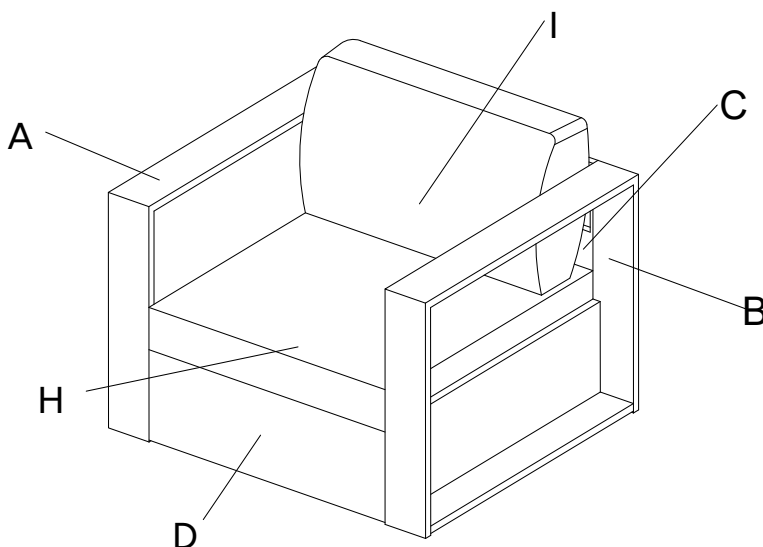

Care instructions are listed in the last step of this manual.

WAIT!

Missing parts or hardware? Need assistance?
Contact us before returning your item.
We're here to help!

HARDWARE INCLUDED IN THE BOX:

E		Bolt M6 x 20mm (1PC for spare parts)	x5
F		Bolt M6 x 35mm (1PC for spare parts)	x11
G		Allen Key	x1

FURNITURE COMPONENTS:

A	Left Side Frame	x1
B	Right Side Frame	x1
C	Back Frame	x1
D	Seat Base	x1
H	Seat Cushion	x1
I	Back Cushion	x1

HARDWARE

- F** Bolt M6 x 35mm x10
- G** Allen Key x1

COMPONENTS

- A** Left Side Frame x1
- B** Right Side Frame x1
- D** Seat Base x1