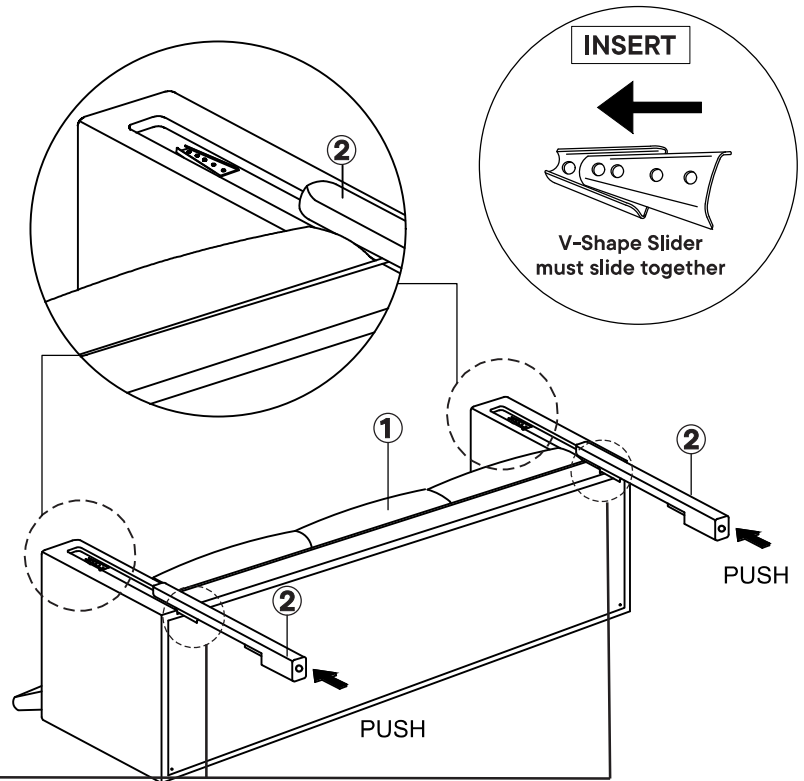

Care instructions are listed in the last step

WAIT!

Missing parts or hardware? Need assistance?
Contact us before returning your item.
We're here to help!

HARDWARE INCLUDED IN THE BOX:

A		Bolt M6x20mm	x4
B		Spring Washer M6	x4
C		Flat Washer	x5
D		L-Bracket	x2
E		Allen Key m4	x1
F		Plastic Washer 47mm	x2

FURNITURE COMPONENTS

1	Sofa Seat	x1
2	Front Leg	x2
3	Back Leg	x2
4	Back Cushion	x3
5	Support Leg	x1

STEP 01

COMPONENTS

- ❶ Sofa Seat x1
- ❷ Front Leg x2

STEP 02

HARDWARE

- ❶ Bolt M6 x 20mm x4
- ❷ Spring Washer M6 x4
- ❸ Flat Washer M6 x4
- ❹ L-Bracket x2
- ❺ Allen Key x1
- ❻ Plastic Washer 47mm x2

COMPONENTS

- ❶ Sofa Seat x1
- ❷ Front Leg x2
- ❸ Back Leg x2

STEP 03

HARDWARE

C Flat Washer M6 x4

COMPONENTS

5 Support Leg x1

STEP 04