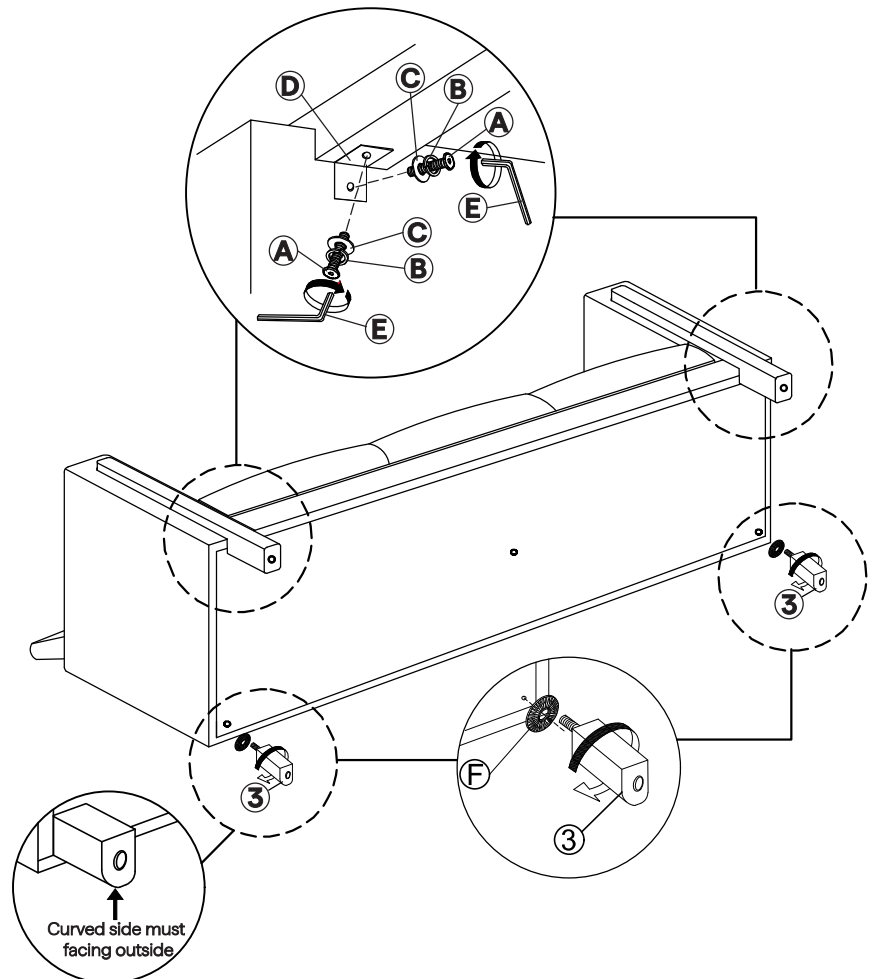

Care instructions are listed in the last step

WAIT!

Missing parts or hardware? Need assistance?
Contact us before returning your item.
We're here to help!

HARDWARE INCLUDED IN THE BOX:

A		Bolt M6x20mm	x4
B		Spring Washer M6	x4
C		Flat Washer	x5
D		L-Bracket	x2
E		Allen Key m4	x1
F		Plastic Washer 47mm	x2

FURNITURE COMPONENTS

1	Sofa Seat	x1
2	Front Leg	x2
3	Back Leg	x2
4	Back Cushion	x3
5	Support Leg	x1

STEP 01

COMPONENTS

- ❶ Sofa Seat x1
- ❷ Front Leg x2

STEP 02

HARDWARE

- ❶ Bolt M6 x 20mm x4
- ❷ Spring Washer M6 x4
- ❸ Flat Washer M6 x4
- ❹ L-Bracket x2
- ❺ Allen Key x1
- ❻ Plastic Washer 47mm x2

COMPONENTS

- ❶ Sofa Seat x1
- ❷ Front Leg x2
- ❸ Back Leg x2

STEP 03

HARDWARE

C Flat Washer M6 x4

COMPONENTS

5 Support Leg x1

STEP 04