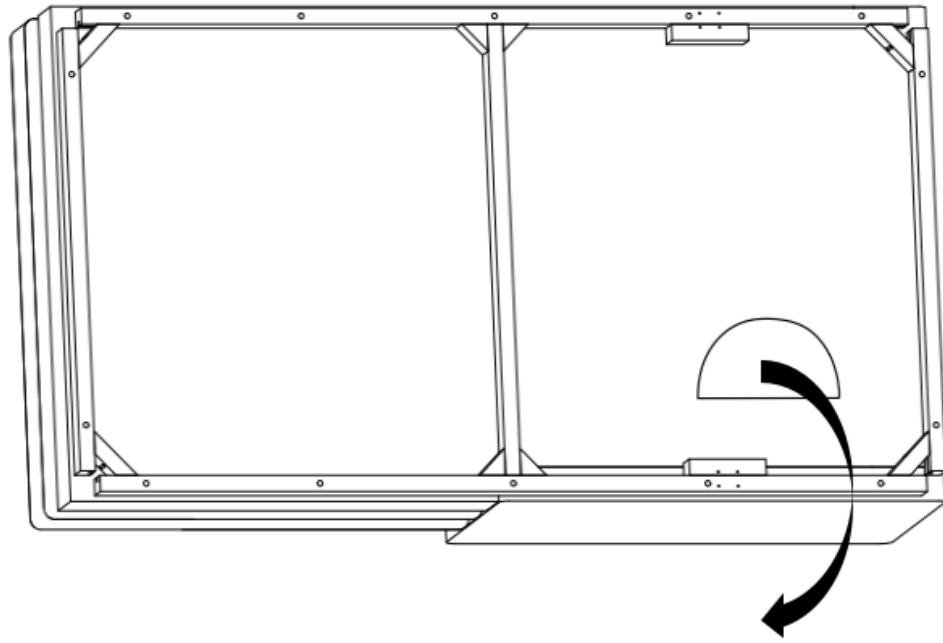

FURNITURE COMPONENTS:

1	LSF Chaise	x1
2	Leg	x4
3	Seat Cushion	x1
4	Arm Cushion	x1
5	Back Cushion	x1

WHAT YOU NEED:

Phillips Head Screwdriver

4 Legs + Hardware package

STEP 02

HARDWARE

- A** Flat Washer x8
- B** Bolt M6 x 70mm x8