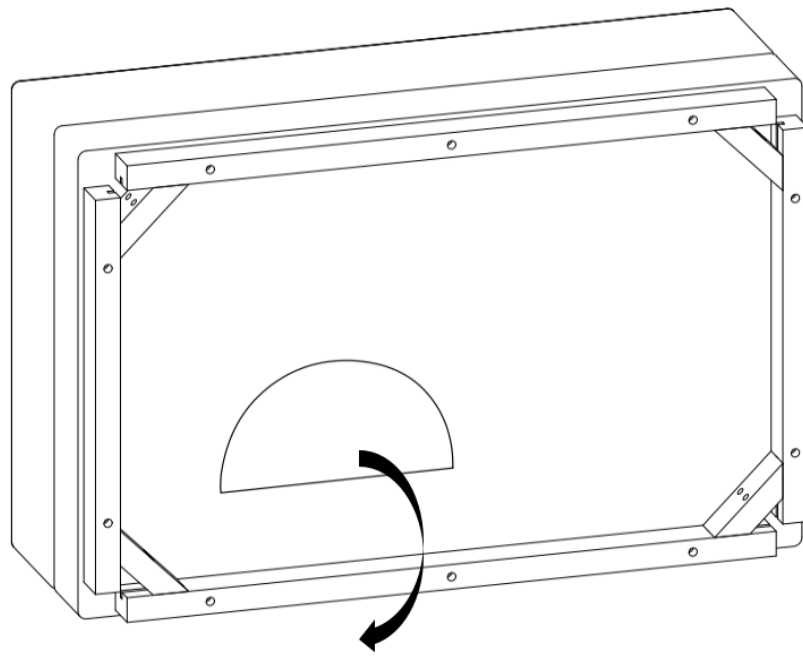

4 Legs + Hardware package