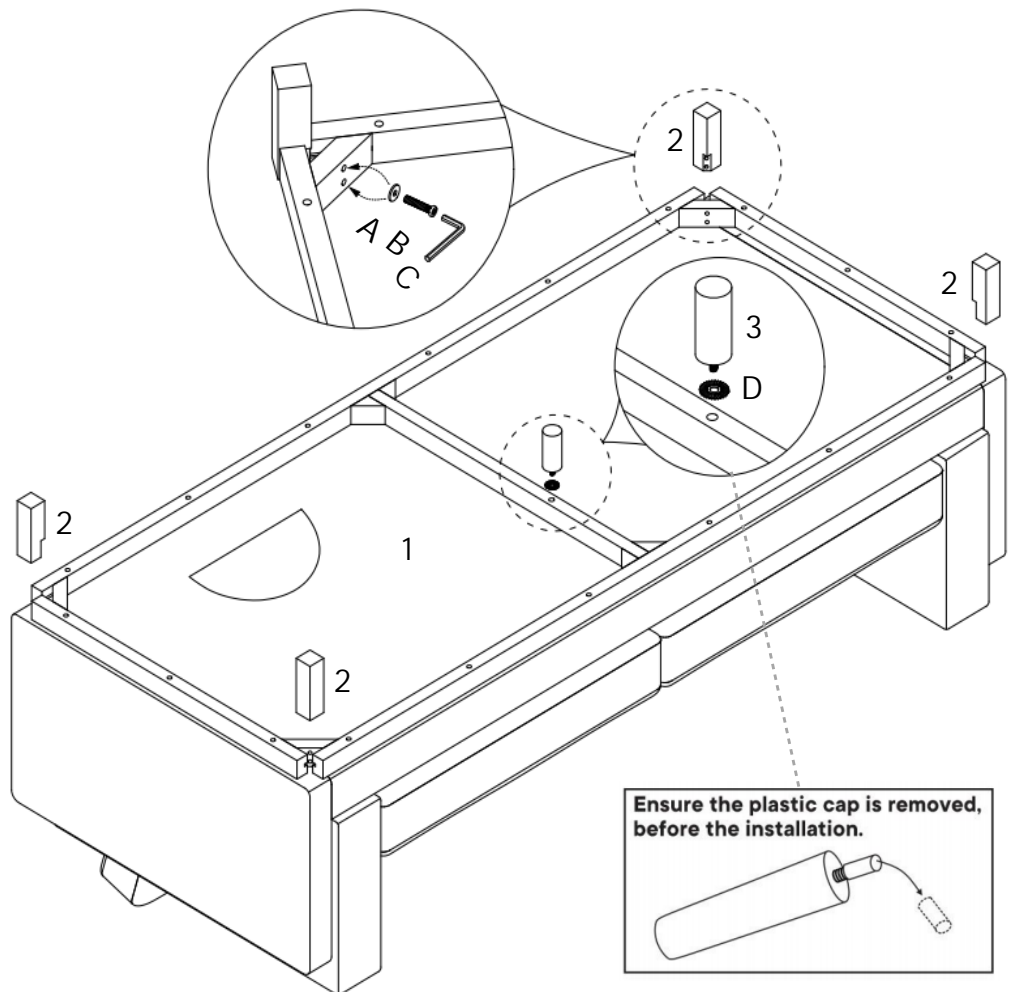

## HARDWARE INCLUDED IN THE BOX:

A		Flat Washer	x8
B		Bolt M6 x 70mm	x8
C		Allen Key	x1
D		Plastic Washer	x1

## FURNITURE COMPONENTS:

1	Sofa	x1
2	Leg	x4
3	Center Leg	x1
4	Seat Cushion	x2
5	Arm Cushion	x2
6	Back Cushion	x2

4 Legs + 1 Center leg + Hardware package

STEP 02

HARDWARE

- A** Flat Washer x8
- B** Bolt M6 x 70mm x8
- D** Plastic Washer x1

COMPONENTS

- 1** Sofa x1
- 2** Leg x4
- 3** Center Leg x1

TOOLS

- C** Allen Key x1