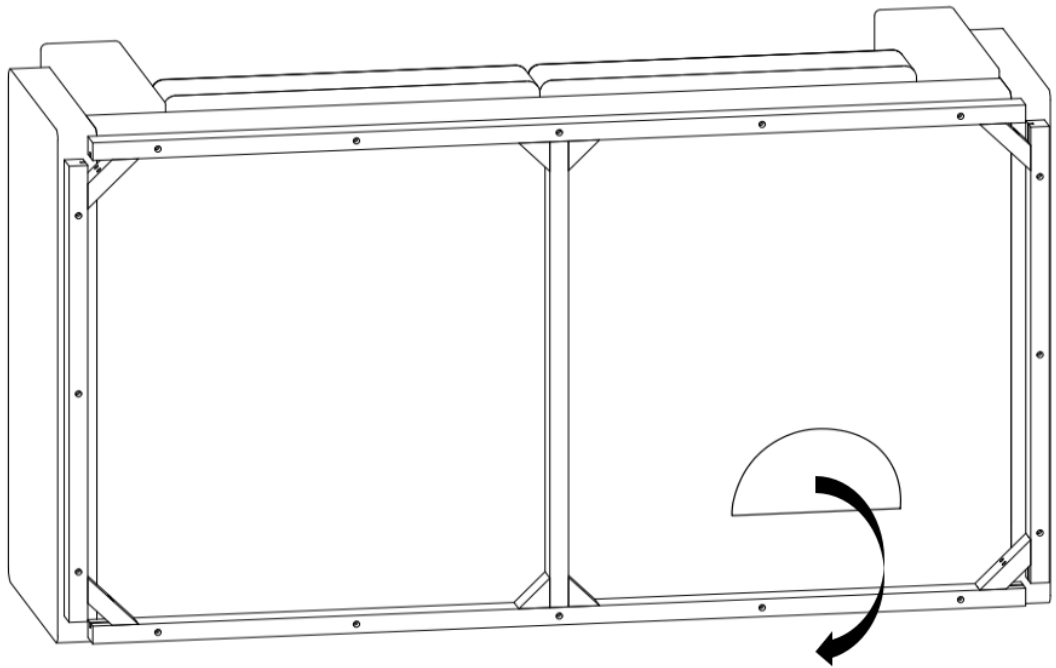

## FURNITURE COMPONENTS:

1	Loveseat	x1
2	Leg	x4
3	Seat Cushion	x2
4	Arm Cushion	x2
5	Back Cushion	x2

4 Legs + Hardware package

STEP 02

HARDWARE

- A** Flat Washer x8
- B** Bolt M6 x 70mm x8

COMPONENTS

- 1** Loveseat x1
- 2** Leg x4