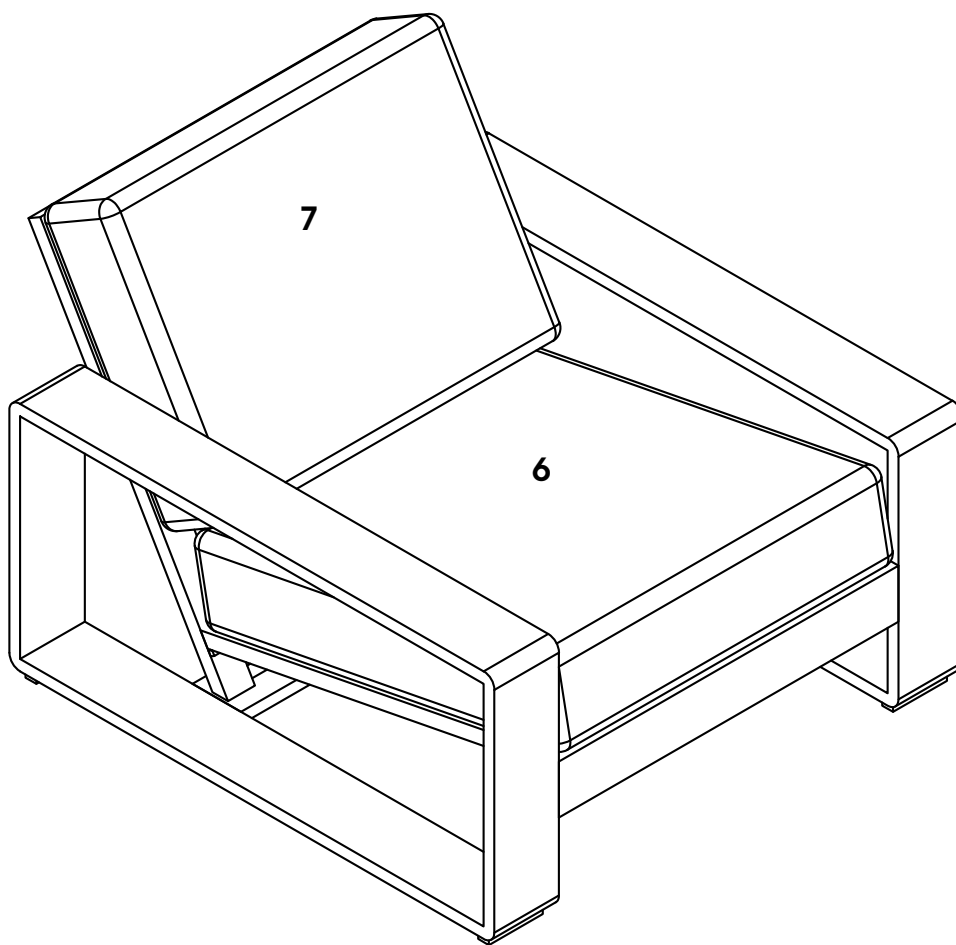

HARDWARE

A	Bolt M6 x 25mm	x2
B	Bolt M6 x 35mm	x1
C	Washer	x1
D	Allen Wrench 4mm	x1

COMPONENTS

2	Left Frame	x1
----------	------------	----

Step 6

COMPONENTS

- | | | |
|---|--------------|----|
| 6 | Seat Cushion | x1 |
| 7 | Back Cushion | x1 |