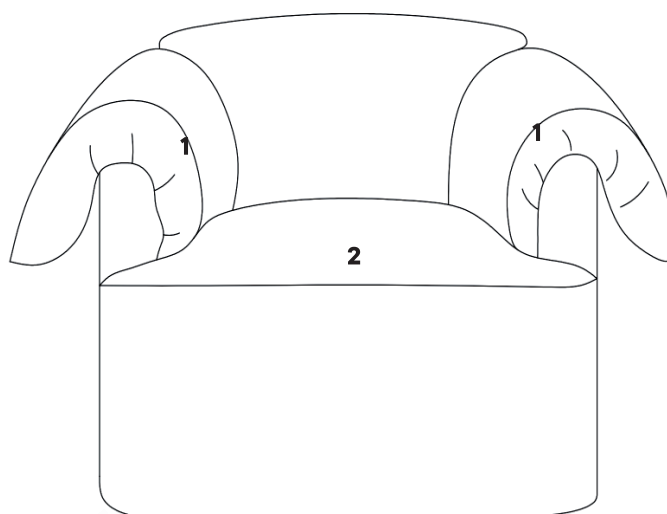

Care instructions are listed in the last step of this manual.

WAIT!

Missing parts or hardware? Need assistance?
Contact us before returning your item.
We're here to help!

Provided hardware:

A  Bolt M8x60mm x4

B  Flat Washer x4

C  Allen Wrench M8 x1

D  Felt Pad x4

Furniture components:

1 Pillow Cushion x2

2 Chair Body x2

3 Corner Leg x4

STEP 01