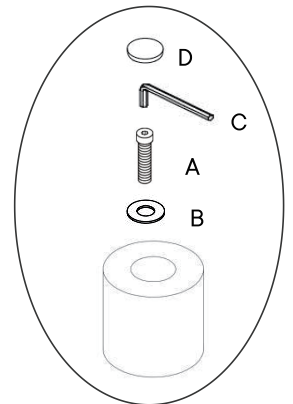

Care instructions are listed in the last step of this manual.

WAIT!

Missing parts or hardware? Need assistance?
Contact us before returning your item.
We're here to help!

Provided hardware:

A  Bolt M8x60mm x4

B  Flat Washer x4

C  Allen Wrench M8 x1

D  Felt Pad x4

Furniture components:

1 Pillow Cushion x2

2 Chair Body x2

3 Corner Leg x4

STEP 01

COMPONENTS

- ② Chair Body x1
- ③ Corner Leg x4

Corner legs and hardware inside

STEP 02

HARDWARE

- Ⓐ Bolt M8x60mm x4
- Ⓑ Flat Washers x4
- Ⓒ Allen Wrench M8 x1
- Ⓓ Felt Pad x4

COMPONENTS

- ③ Corner Leg x4