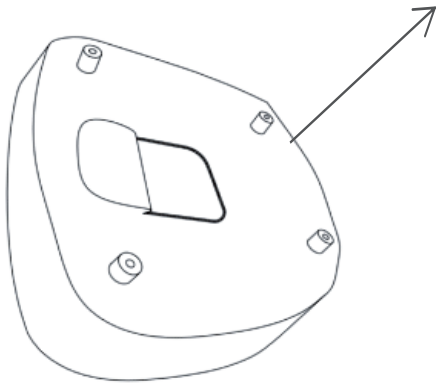

Care instructions are listed in the last step of this manual.

WAIT!

Missing parts or hardware? Need assistance?
Contact us before returning your item.
We're here to help!

Provided hardware:

A  Bolt M8x60mm x4

B  Flat Washer x4

C  Allen Wrench M8 x1

D  Felt Pad x4

Furniture components:

1 Pillow Cushion x2

2 Chair Body x2

3 Corner Leg x4

STEP 01

COMPONENTS

- ② Chair Body x1
- ③ Corner Leg x4

Corner legs and hardware inside

STEP 02

HARDWARE

- Ⓐ Bolt M8x60mm x4
- Ⓑ Flat Washers x4
- Ⓒ Allen Wrench M8 x1
- Ⓓ Felt Pad x4

COMPONENTS

- ③ Corner Leg x4