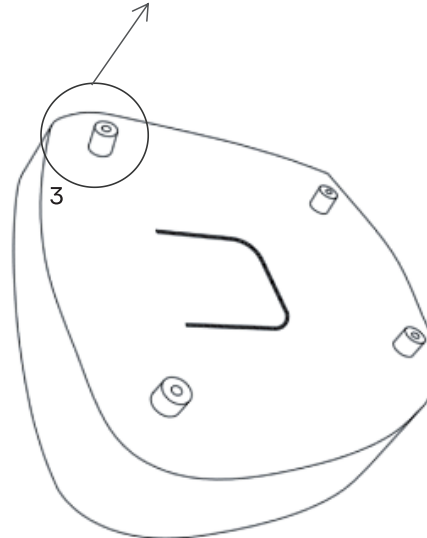

B  Flat Washer x4

C  Allen Wrench M8 x1

D  Felt Pad x4

Furniture components:

1 Pillow Cushion x2

2 Chair Body x2

3 Corner Leg x4

STEP 01

COMPONENTS

- ② Chair Body x1
- ③ Corner Leg x4

Corner legs and hardware inside

STEP 02

HARDWARE

- Ⓐ Bolt M8x60mm x4
- Ⓑ Flat Washers x4
- Ⓒ Allen Wrench M8 x1
- Ⓓ Felt Pad x4

COMPONENTS

- ③ Corner Leg x4