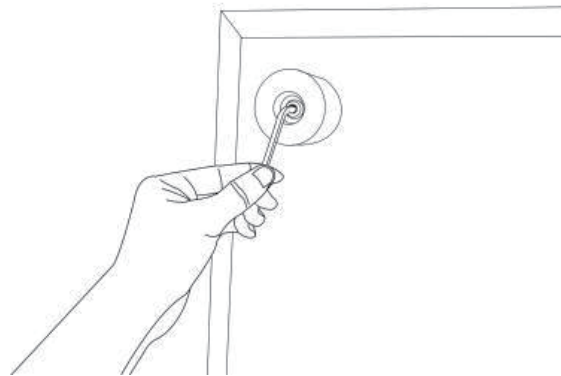

B  Flat Washer x4

C  Allen Wrench M8 x1

D  Felt Pad x4

Furniture components:

1 Pillow Cushion x2

2 Chair Body x2

3 Corner Leg x4

STEP 01

COMPONENTS

- ② Chair Body x1
- ③ Corner Leg x4

Corner legs and hardware inside

STEP 02

HARDWARE

- Ⓐ Bolt M8x60mm x4
- Ⓑ Flat Washers x4
- Ⓒ Allen Wrench M8 x1
- Ⓓ Felt Pad x4

COMPONENTS

- ③ Corner Leg x4