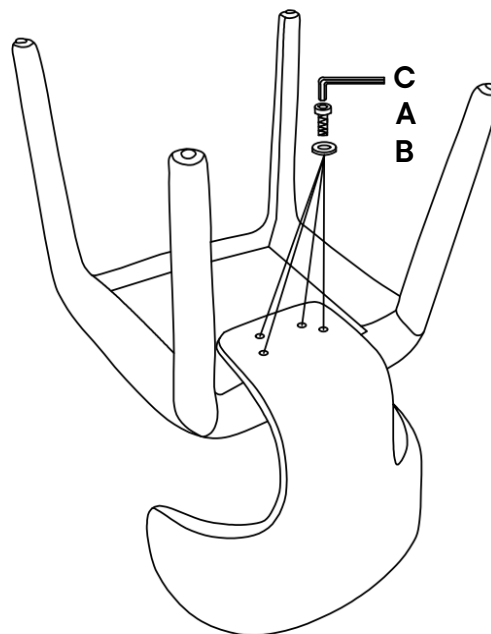

TOOLS

C	Allen Key	x1