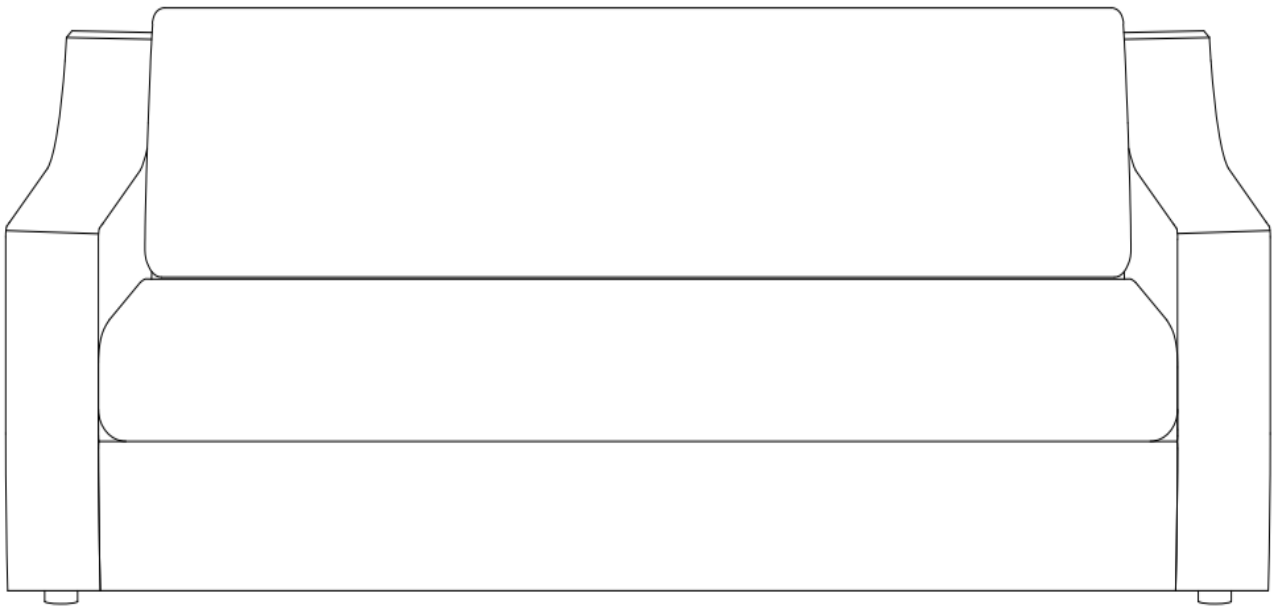

ASSEMBLY INSTRUCTIONS

EEI-7219

V0.10.11.24

Questions? Contact us!

609.256.9000 • cs@modway.com
www.modway.com

*modway