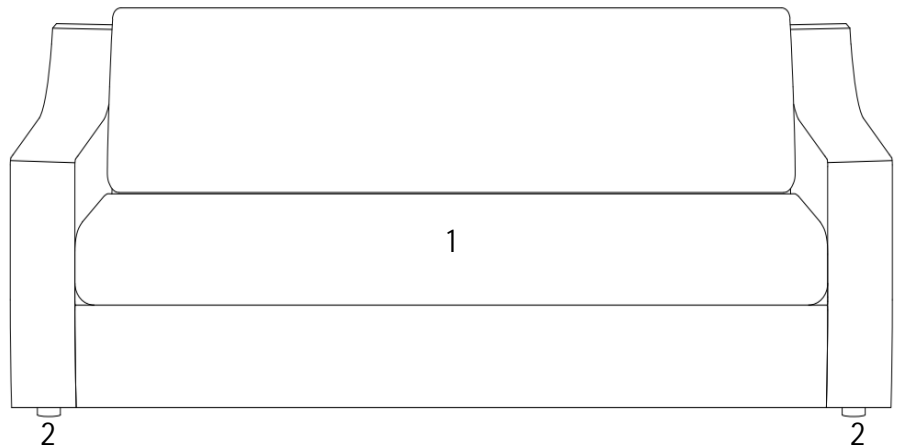

Let's get started!

*modway

Read through all of the instructions before starting

Care instructions are listed in the last step of this manual

Only use hand tools to assemble this item. Do not use power tools. Do not tighten bolts or screws completely until all hardware is lined up and inserted into the holes.

Do not over-tighten screws and bolts to avoid stripping the hardware or cracking the item.

Approx. 15 minutes assembly time

Make sure you have all parts and components before discarding any packing materials

Assemble your item on a flat, carpeted area, with plenty of space to work. This will prevent damage and scratches to your floors or the item while you're assembling the product.

Keep all components and packaging out of reach of children or animals to avoid risk of choking or suffocation.

2 people recommended for assembly

Furniture components:

1	Sofa	x1

2	Leg	x5

Provided hardware:

A		Flat washer	x5

B		Bolt 5/16*50mm	x5

C		Allen key	x1

Wait!

Missing parts or hardware? Need assistance?

Contact us before returning your item. We're here to help!

609.256.9000 • cs@modway.com