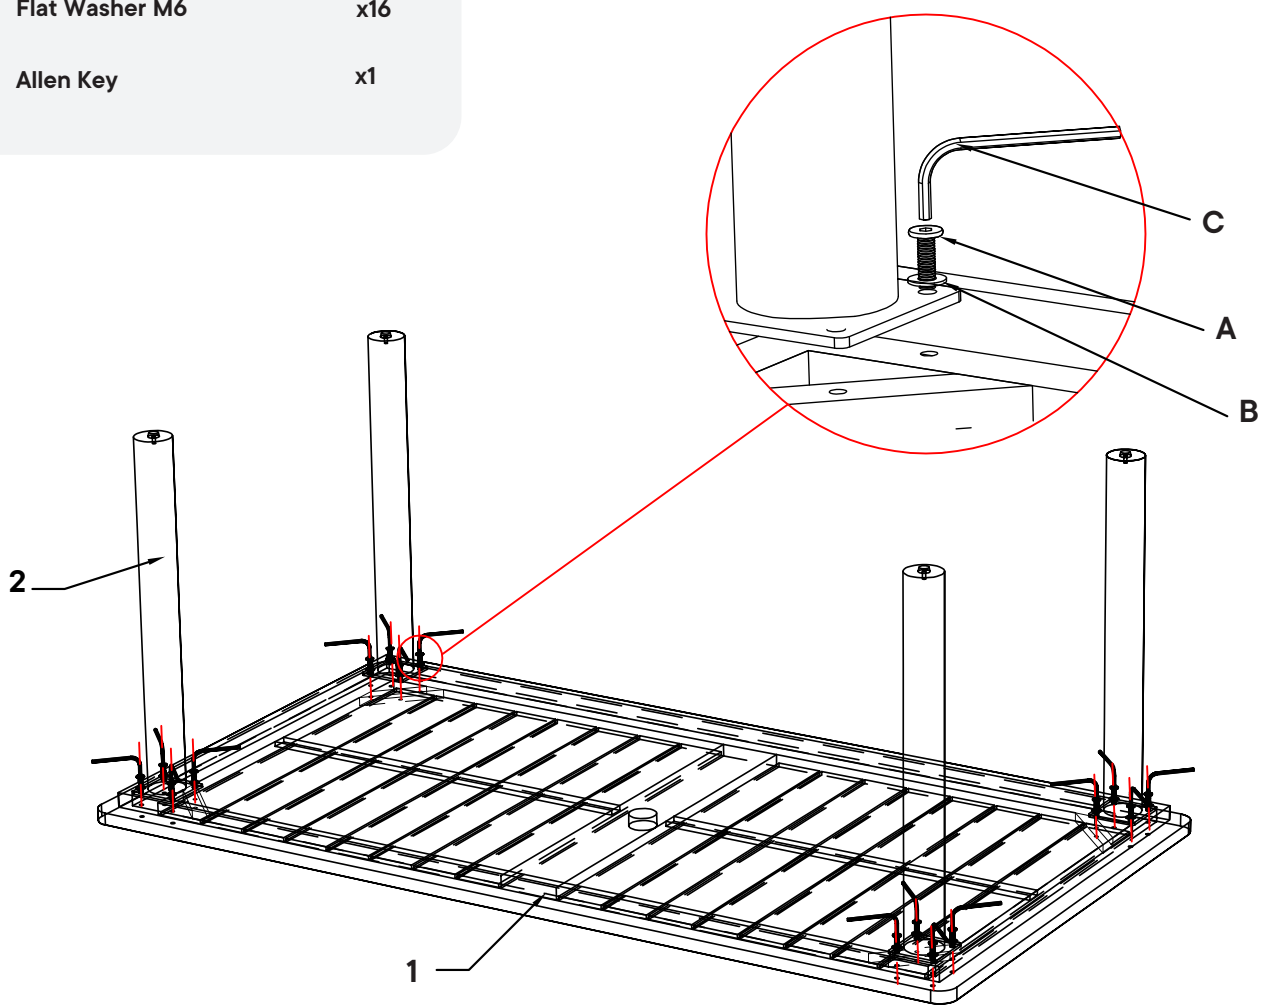

Contact us before returning your item. We're here to help!
609.256.9000 • cs@modway.com

Step 1

COMPONENTS

- 1 Table Top x1
- 2 Table Leg x4

HARDWARE

- A Cam Bolt M6 x 20mm x16
- B Flat Washer M6 x16
- C Allen Key x1