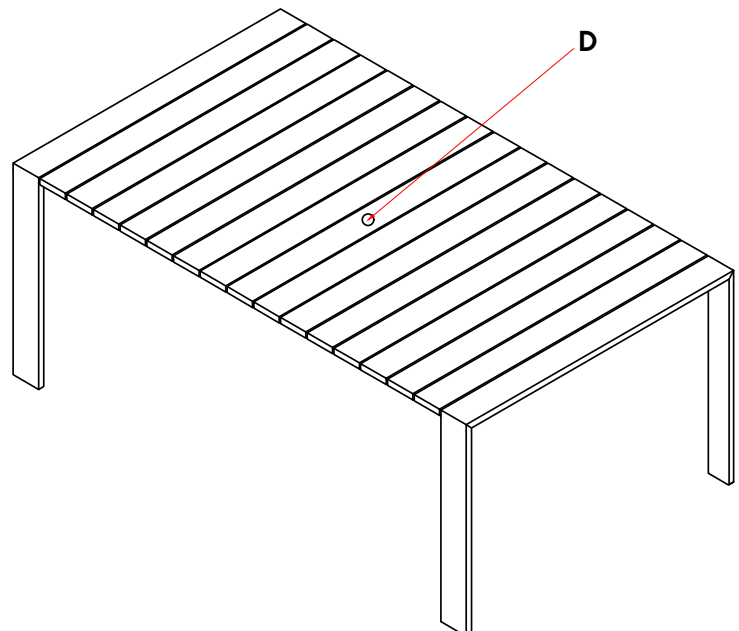

Step 1

COMPONENTS

- 1 Table Top x1
- 2 Leg Frame x2

HARDWARE

- A JCBC Bolt M6 x 20mm x12
- B JCBC Bolt M6 x 15mm x2
- C Flat Washer 16mm x 6.5mm x14
- E Allen Key 4mm x1

Note : First, assemble all the components, then securely tighten all the screws.

Step 2

HARDWARE

- D Cap Cover x1