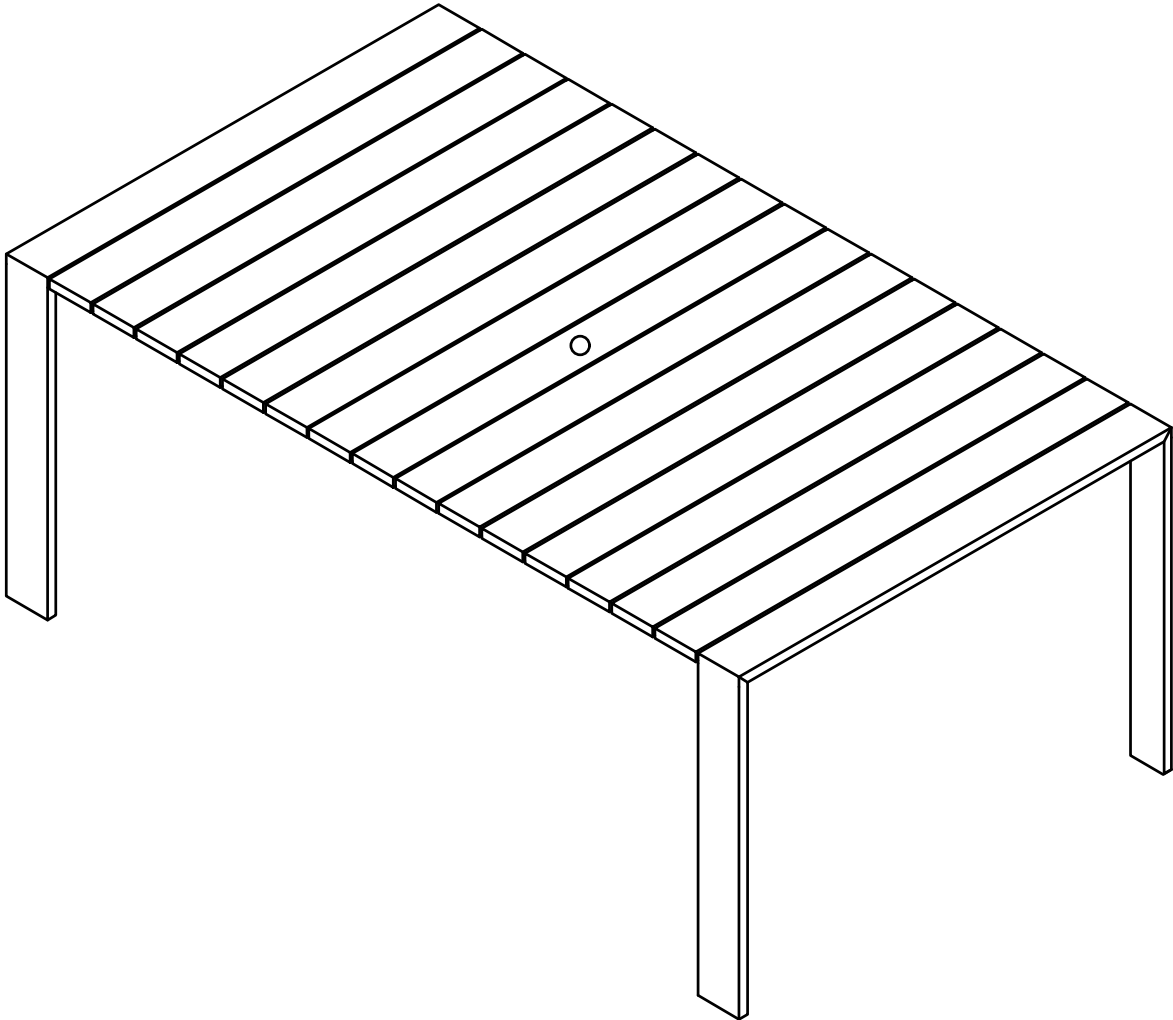

ASSEMBLY INSTRUCTIONS

EEI-7054

V0.05.27.25

Questions? Contact us!

609.256.9000 • cs@modway.com
www.modway.com

*modway