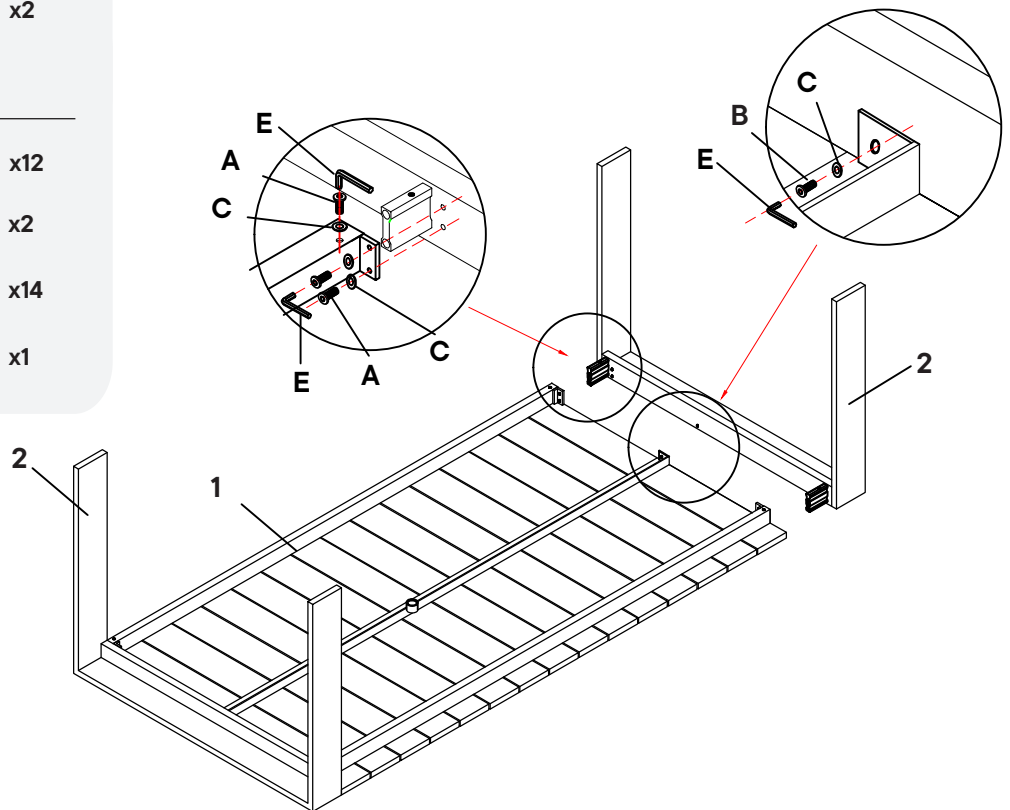

Keep all components and packaging out of reach of children or animals to avoid risk of choking or suffocation.

Furniture components:

1	Table Top	x1
2	Leg Frame	x2

Provided hardware:

A		JCBC Bolt M6 x 20mm	x12
B		JCBC Bolt M6 x 15mm	x2
C		Flat Washer 16mm x 6.5mm	x14
D		Cap Cover	x1
E		Allen Key	x1

Wait!

Missing parts or hardware? Need assistance?

Contact us before returning your item. We're here to help!
609.256.9000 • cs@modway.com

Step 1

COMPONENTS

- 1 Table Top x1
- 2 Leg Frame x2

HARDWARE

- A JCBC Bolt M6 x 20mm x12
- B JCBC Bolt M6 x 15mm x2
- C Flat Washer 16mm x 6.5mm x14
- E Allen Key 4mm x1

Note : First, assemble all the components, then securely tighten all the screws.

Step 2

HARDWARE

- D Cap Cover x1

Great job!

Your new table is complete.

♥ CARING FOR YOUR ITEM

Depending on use, it may be necessary to tighten the hardware from time to time, so please save the tools that have been provided.