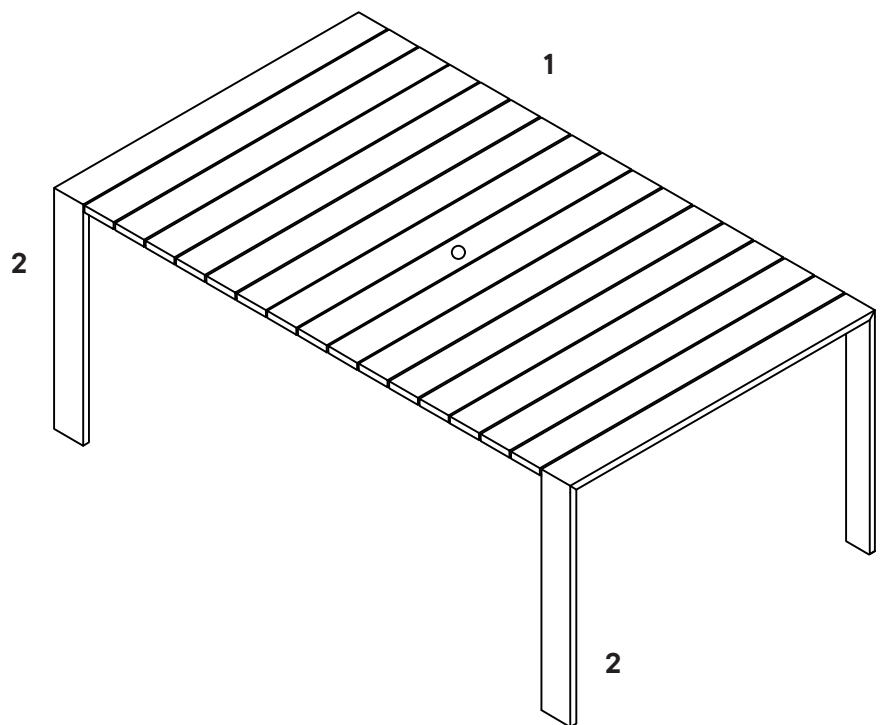

Keep all components and packaging out of reach of children or animals to avoid risk of choking or suffocation.

Furniture components:

1	Table Top	x1
2	Leg Frame	x2

Provided hardware:

A		JCBC Bolt M6 x 20mm	x12
B		JCBC Bolt M6 x 15mm	x2
C		Flat Washer 16mm x 6.5mm	x14
D		Cap Cover	x1
E		Allen Key	x1