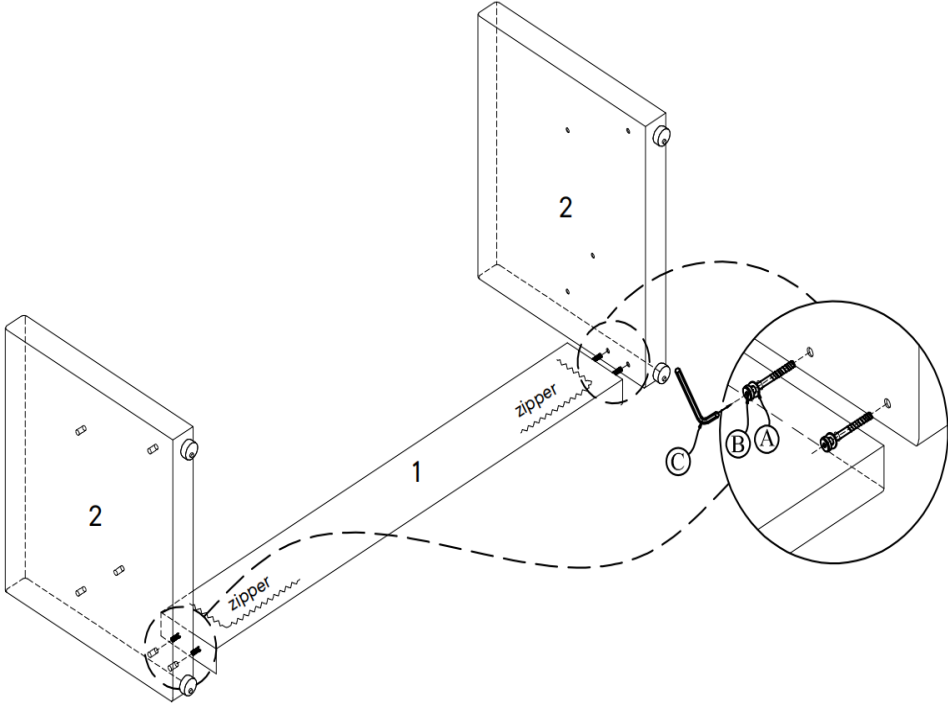

Step 1

COMPONENTS

1	Front panel	x1
2	Arm	x2

HARDWARE

A	Flat washer	x4
B	Bolt 5/16x70mm	x4
C	Allen key	x1