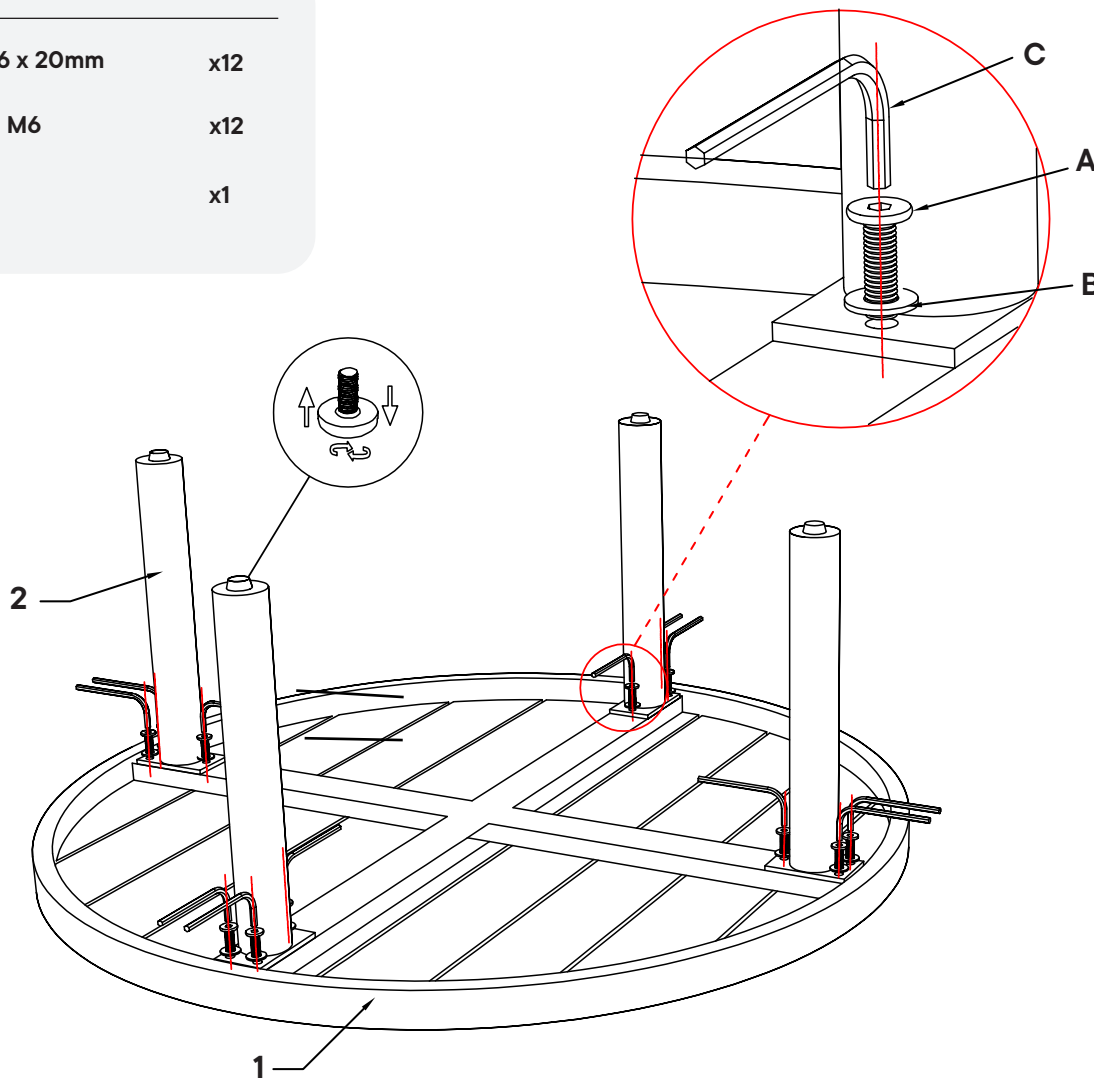

Keep all components and packaging out of reach of children or animals to avoid risk of choking or suffocation.

Furniture components:

1	Table Top	x1
2	Table Leg	x4

Provided hardware:

A		Cam Bolt M6 x 20mm	x12
B		Flat Washer M6	x12
C		Allen Key	x1

Wait!

Missing parts or hardware? Need assistance?

Contact us before returning your item. We're here to help!
609.256.9000 • cs@modway.com

Step 1

COMPONENTS

- 1 Table Top x1
- 2 Table Leg x4

HARDWARE

- A Cam Bolt M6 x 20mm x12
- B Flat Washer M6 x12
- C Allen Key x1