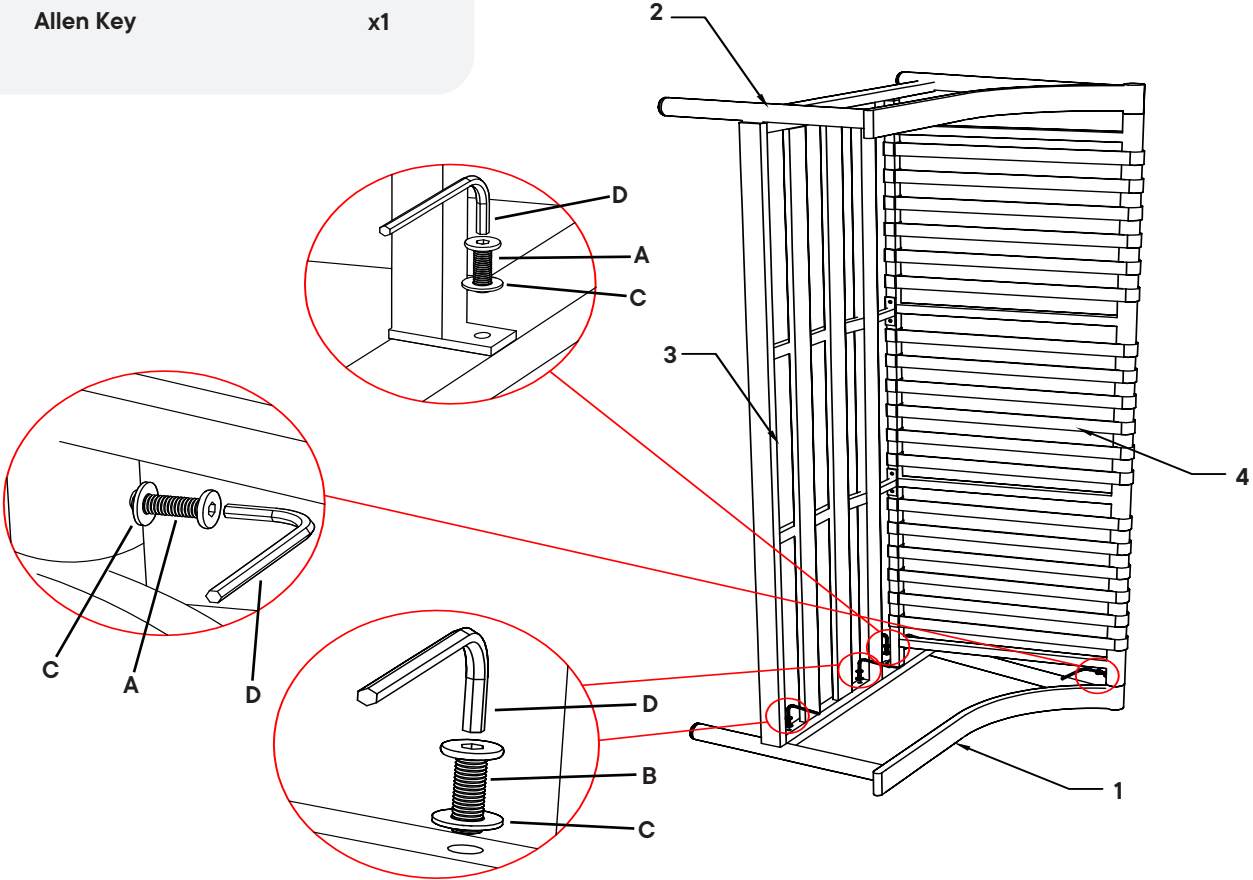

Step 1

COMPONENTS

- ③ Seat Plate x1
- ④ Backrest x1

HARDWARE

- Ⓐ Cam Bolt M6 x 15mm x4
- Ⓒ Flat Washer M6 x4
- Ⓓ Allen Key x1

Step 2

COMPONENTS

- ① Right Armrest x1
- ③ Seat Plate x1
- ④ Backrest x1

HARDWARE

- Ⓐ Cam Bolt M6 x 15mm x2
- Ⓑ Cam Bolt M6 x 35mm x2
- Ⓒ Flat Washer M6 x4
- Ⓓ Allen Key x1

Step 3

COMPONENTS

- 1 Right Armrest x1
- 2 Left Armrest x1
- 3 Seat Plate x1
- 4 Backrest x1

HARDWARE

- A Cam Bolt M6 x 15mm x2
- B Cam Bolt M6 x 35mm x2
- C Flat Washer M6 x4
- D Allen Key x1