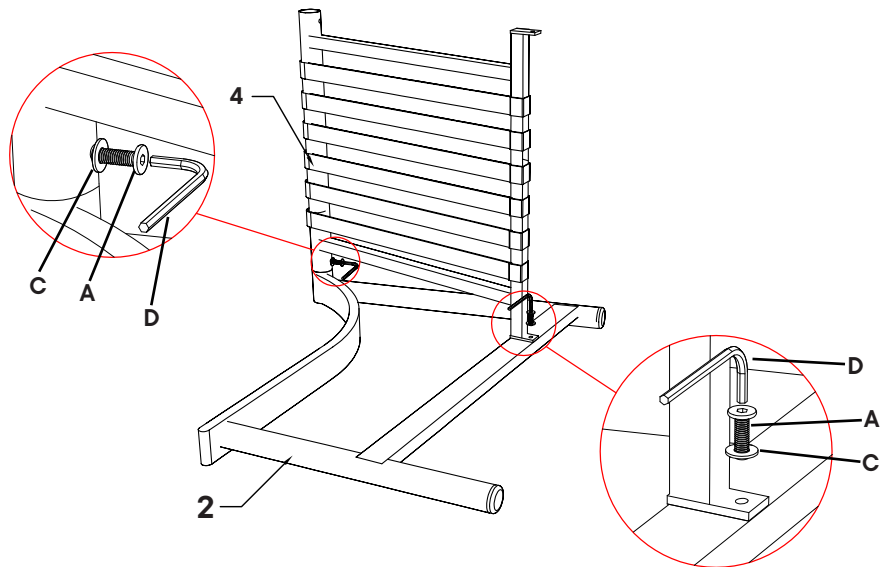

Keep all components and packaging out of reach of children or animals to avoid risk of choking or suffocation.

Furniture components:

1	Right Armrest	x1
2	Left Armrest	x1
3	Seat Plate	x1
4	Backrest	x1
5	Back Cushion	x1
6	Seat Cushion	x1

Provided hardware:

A		Cam Bolt M6 x 15mm	x4
B		Cam Bolt M6 x 35mm	x4
C		Flat Washer M6	x8
D		Allen Key	x1

Wait!

Missing parts or hardware? Need assistance?

Contact us before returning your item. We're here to help!
609.256.9000 • cs@modway.com

Step 1

COMPONENTS

- 1 Right Armrest x1
- 4 Backrest x1

HARDWARE

- A Cam Bolt M6 x 15mm x2
- C Flat Washer M6 x2
- D Allen Key x1

Step 2

COMPONENTS

- 1 Right Armrest x1
- 3 Seat Plate x1
- 4 Backrest x1