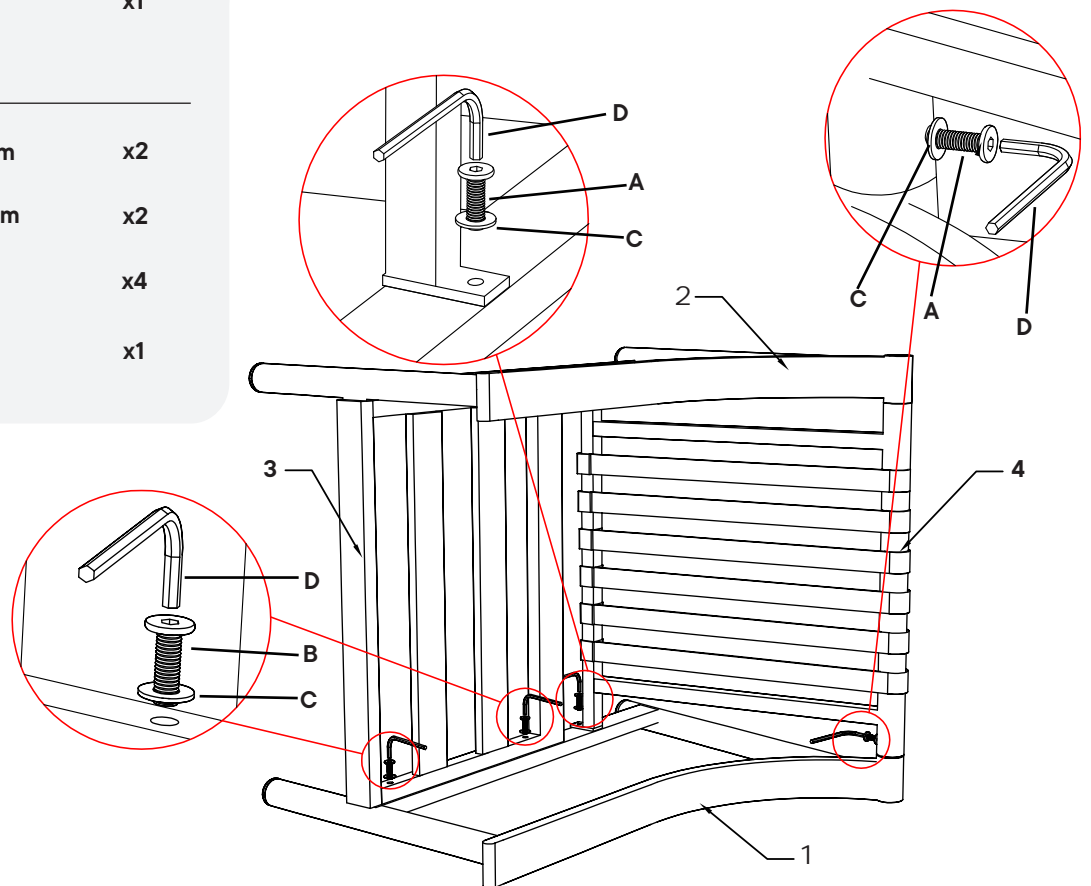

Step 1

COMPONENTS

- 1 Right Armrest x1
- 4 Backrest x1

HARDWARE

- A Cam Bolt M6 x 15mm x2
- C Flat Washer M6 x2
- D Allen Key x1

Step 2

COMPONENTS

- 1 Right Armrest x1
- 3 Seat Plate x1
- 4 Backrest x1

HARDWARE

- B Cam Bolt M6 x 35mm x2
- C Flat Washer M6 x2
- D Allen Key x1

Step 3

COMPONENTS

1	Right Armrest	x1
2	Left Armrest	x1
3	Seat Plate	x1
4	Backrest	x1

HARDWARE

A	Cam Bolt M6 x 15mm	x2
B	Cam Bolt M6 x 35mm	x2
C	Flat Washer M6	x4
D	Allen Key	x1