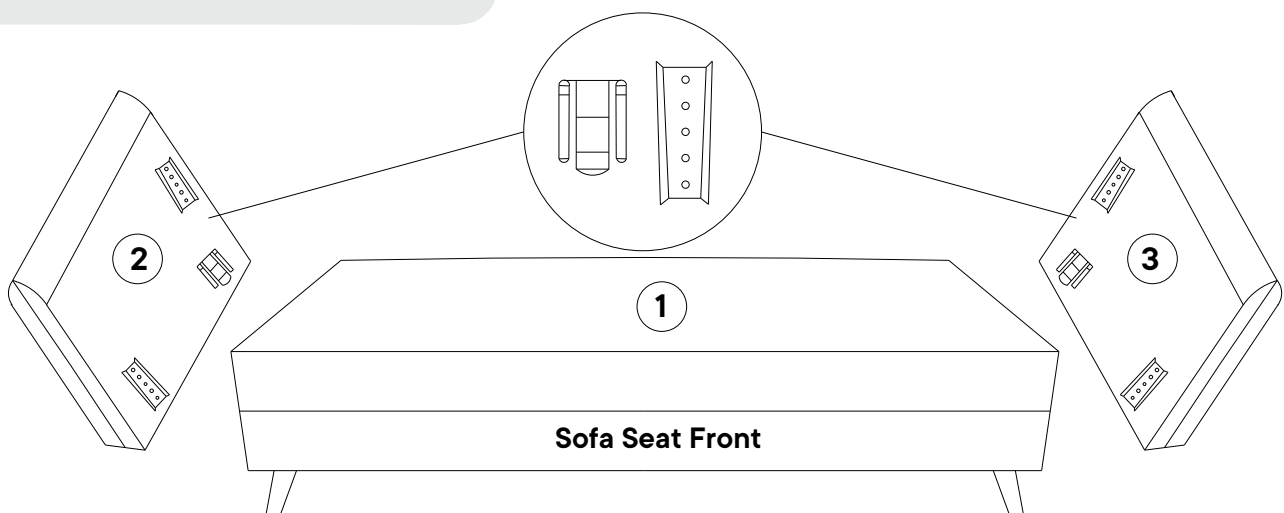

Step 2

HARDWARE

D	Wood Dowel	x4
---	------------	----

COMPONENTS

5	Front & Back Legs	x4
---	-------------------	----

Step 3

COMPONENTS

- 1 Sofa Seat x1
- 5 Sofa Legs x4

HARDWARE

- A Bolt M8 x 60mm x4
- B Spring Washer M8 x4
- C Allenkey M5 x1

Step 4

COMPONENTS

- 1 Sofa Seat x1
- 2 Left Armrest x1
- 3 Right Armrest x1

Step 5

COMPONENTS

1	Sofa Seat	x1
2	Left Armrest	x1
3	Right Armrest	x1
4	Backrest	x1