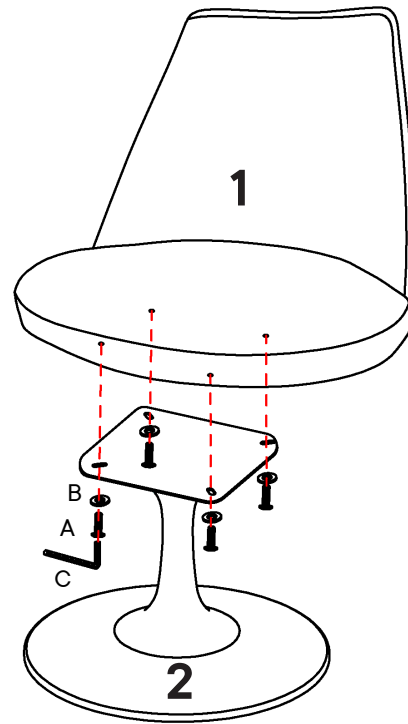

Step 1

HARDWARE

A	Bolt M6x20mm	x4
B	Flat Washer M6	x4
C	Allen Key	x1

COMPONENTS

1	Chair Seat	x1
2	Base	x1

Great job!

Your chair is complete and ready to enjoy.

♥ CARING FOR YOUR ITEM

Indoor use only.

Not contract grade.

Spot clean using a non-abrasive cloth and a mild cleaner.

Never use harsh chemicals, as they could damage the finish or integrity of the item.