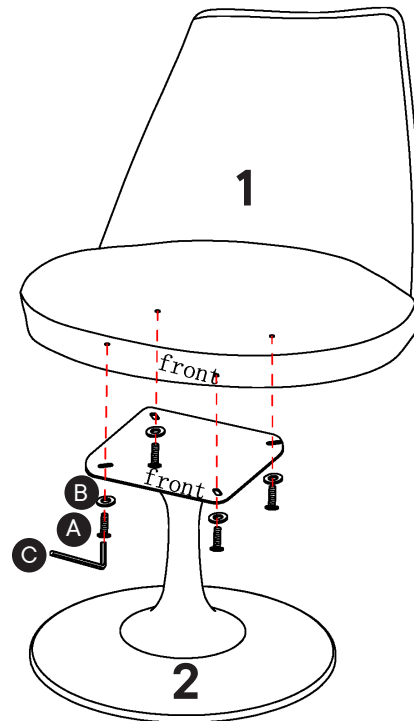

Provided Hardware:

| | | |
|---|---|----|
| A |  Bolt M6x20 | x4 |
| B |  Flat Washer | x4 |
| C |  Allen Key | x1 |

Wait!

Missing parts or hardware? Need assistance?
 Contact us before returning your item. We're here to help!
 609.256.9000 • cs@modway.com

Step 1

HARDWARE

- | | | |
|----------|----------------|----|
| A | Bolt M6x20mm | x4 |
| B | Flat Washer M6 | x4 |
| C | Allen Key | x1 |

COMPONENTS

- | | | |
|----------|------------|----|
| 1 | Chair Seat | x1 |
| 2 | Base | x1 |