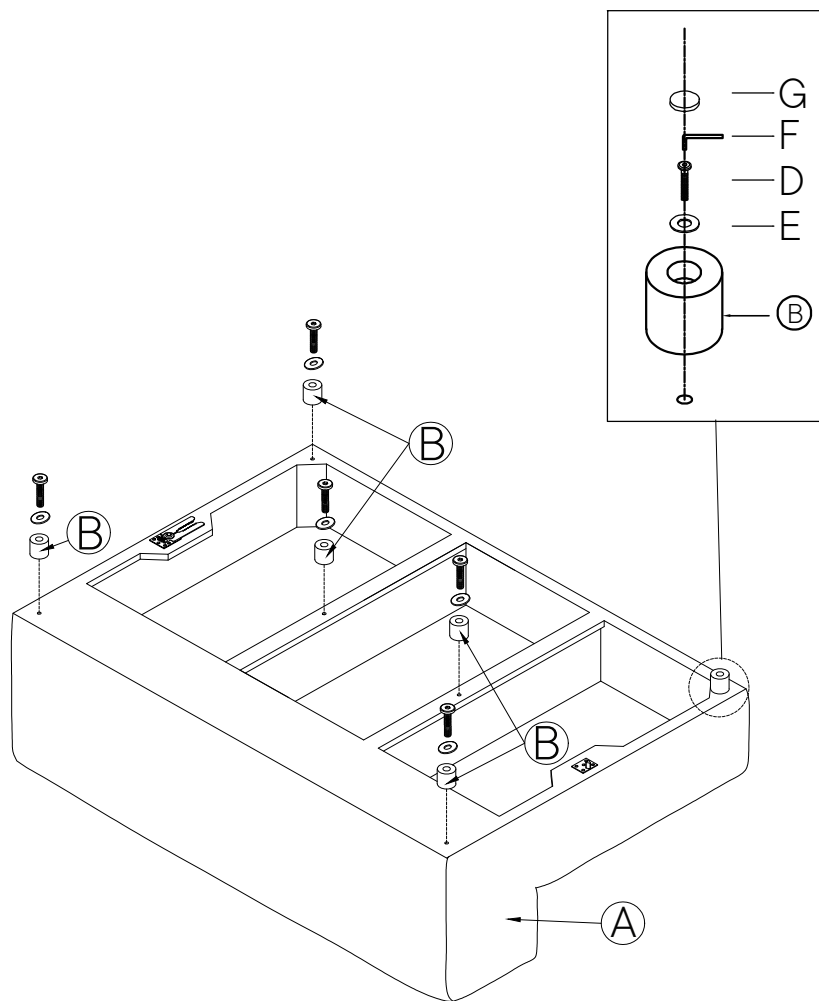

Step 1

COMPONENTS

A	Frame Body	x1
B	Leg	x6
C	Back Cushion	x2

HARDWARE

D	Bolt 1/4 x 60mm	x6
E	Flat Washer 1/4x19mm	x6
F	Allen Wrench	x1
G	Felt Pad	x6