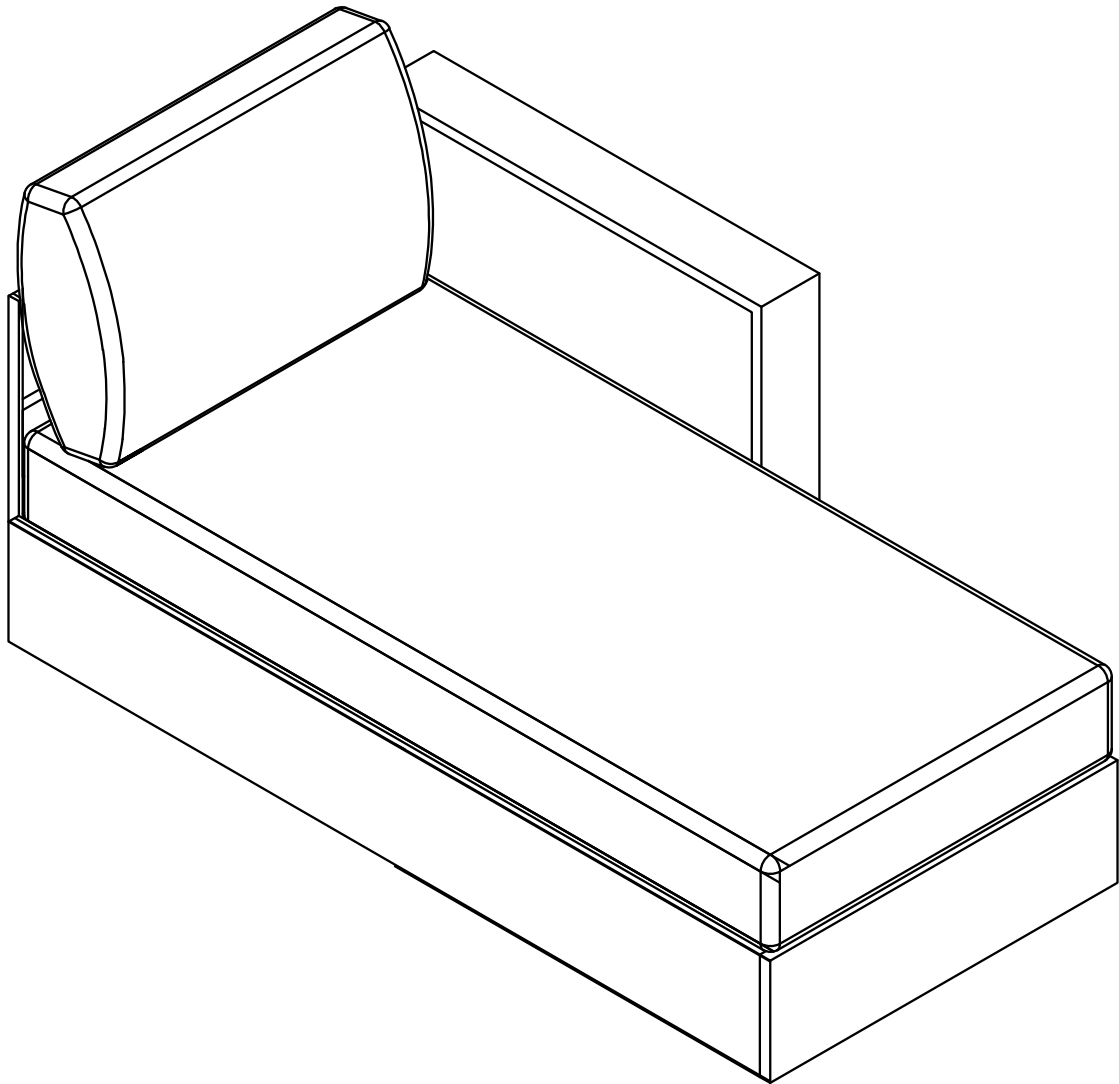

ASSEMBLY INSTRUCTIONS

EEI-6633

V1.07.31.23

Questions? Contact us!

609.256.9000 • cs@modway.com
www.modway.com

*modway