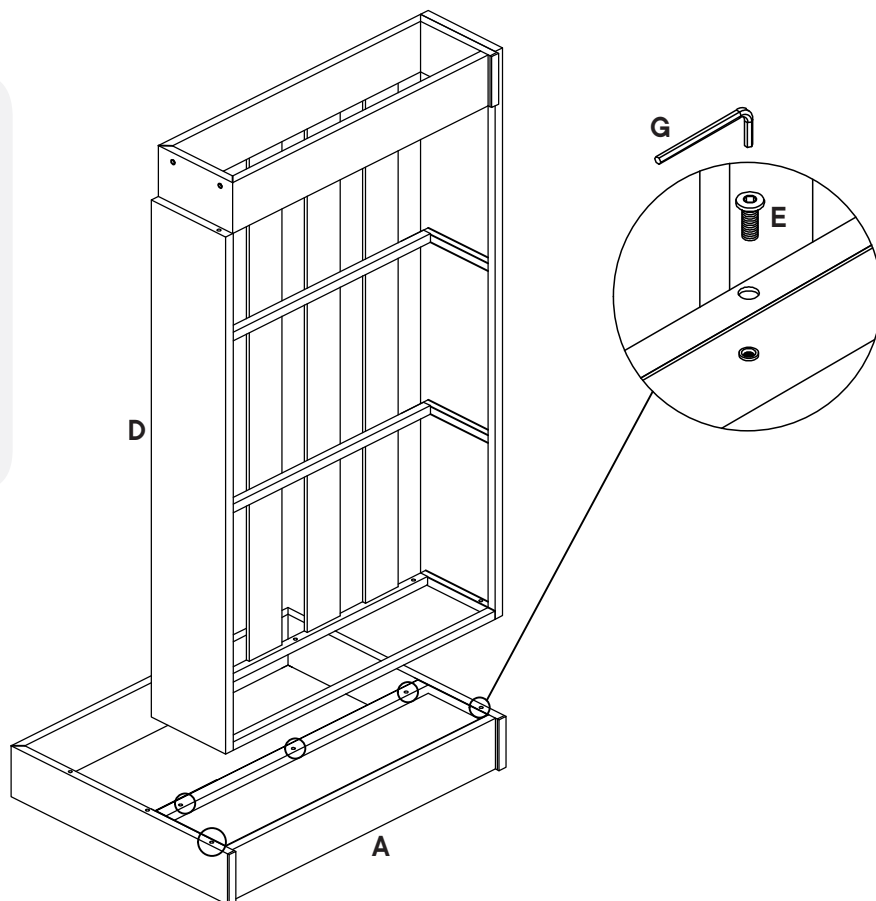

Provided hardware:

E		Bolt M6 x 35mm	x8
F		Bolt M6 x 20mm	x4
G		Allen Wrench	x1
W		Clip 250*40*20	x2
Y		Clip 151*40*20	x2

Wait!

Missing parts or hardware? Need assistance?
Contact us before returning your item. We're here to help!
609.256.9000 • cs@modway.com

Step 1

COMPONENTS

- A** Right Arm x1
- D** Sofa Seat x1

HARDWARE

- E** Bolt M6 x 35mm x5
- G** Allen Wrench x1

Step 2

COMPONENTS

- A** Right Arm x1
- B** Sofa Back x1
- D** Sofa Seat x1