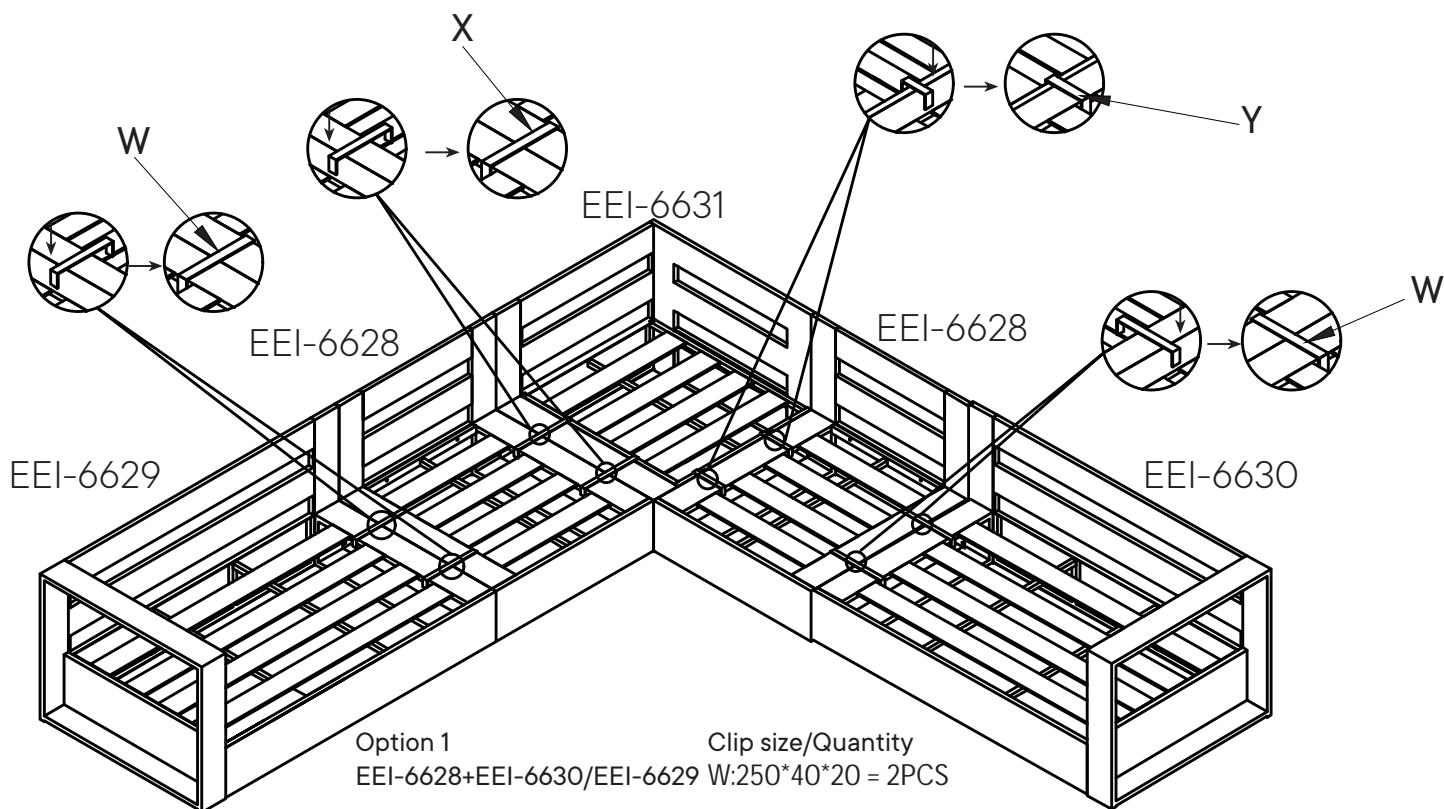

CONNECT WITH US!   

Tag us @modway_furniture and #modway for a chance to be featured.

Option 1
EEI-6628+EEI-6630/EEI-6629

Clip size/Quantity
W:250*40*20 = 2PCS

Option 2
EEI-6631+EEI-6630

Clip size/Quantity
Y:151*40*20 = 2PCS