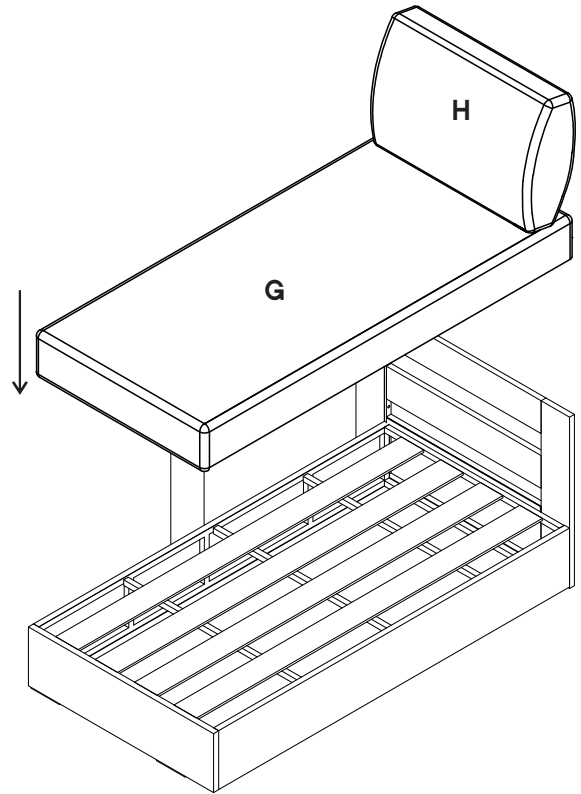

Step 3

COMPONENTS

- **G** Chaise Seat Cushion x1
- **H** Chaise Back Cushion x1