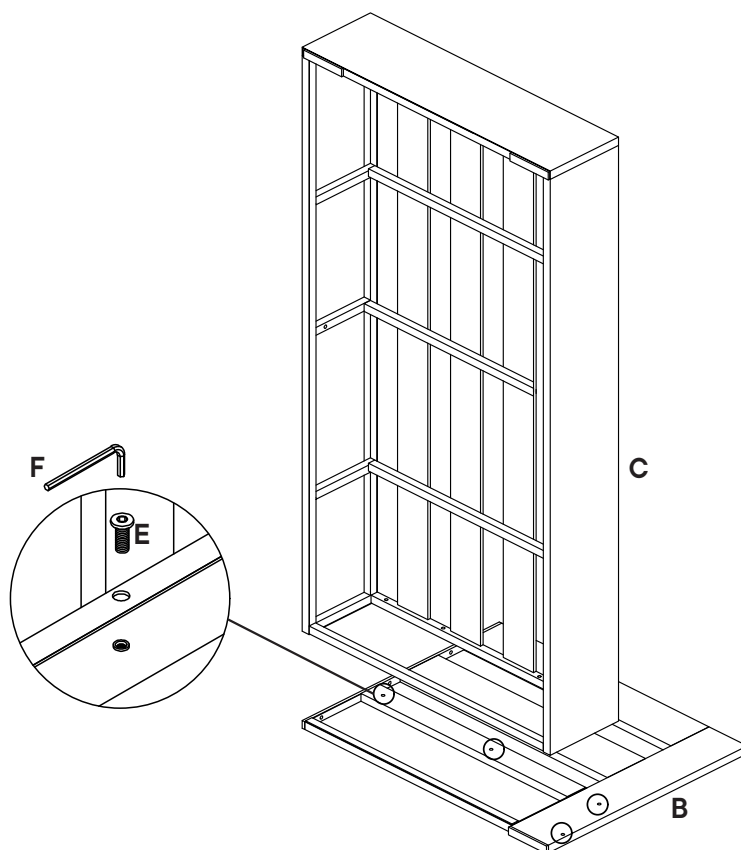

Furniture components:

A	Left Arm	x1
B	Back Frame	x1
C	Chaise Seat Base	x1
G	Chaise Seat Cushion	x1
H	Chaise Back Cushion	x1

Provided hardware:

D		Bolt M6 x 20mm	x3
E		Bolt M6 x 35mm	x5
F		Allen Wrench	x1
Y		Clip 151*40*20	x2
Z		Clip 56*40*20	x2

Wait!

Missing parts or hardware? Need assistance?
Contact us before returning your item. We're here to help!
609.256.9000 • cs@modway.com

Step 1

COMPONENTS

- B** Back Frame x1
- C** Chaise Seat Base x1

HARDWARE

- E** Bolt M6 x 35mm x4
- F** Allen Wrench x1

Step 2

COMPONENTS

- A** Left Arm x1
- B** Back Frame x1
- C** Chaise Seat Base x1

HARDWARE

- D** Bolt M6 x 20mm x3
- E** Bolt M6 x 35mm x1
- F** Allen Wrench x1