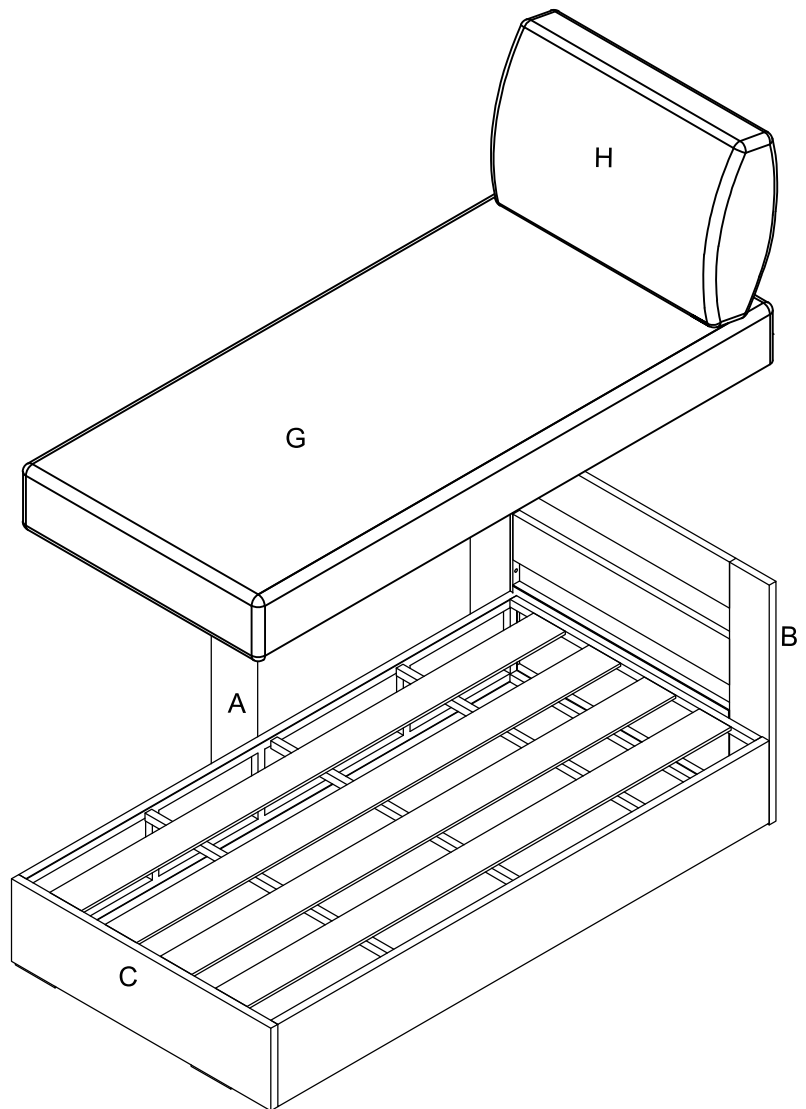

Only use hand tools to assemble this item. Do not use power tools. Do not tighten bolts or screws completely until all hardware is lined up and inserted into the holes.

Do not over-tighten screws and bolts to avoid stripping the hardware or cracking the item.

Furniture components:

A	Left Arm	x1
B	Back Frame	x1
C	Chaise Seat Base	x1
G	Chaise Seat Cushion	x1
H	Chaise Back Cushion	x1

Provided hardware:

D		Bolt M6 x 20mm	x3
E		Bolt M6 x 35mm	x5
F		Allen Wrench	x1
Y		Clip 151*40*20	x2
Z		Clip 56*40*20	x2