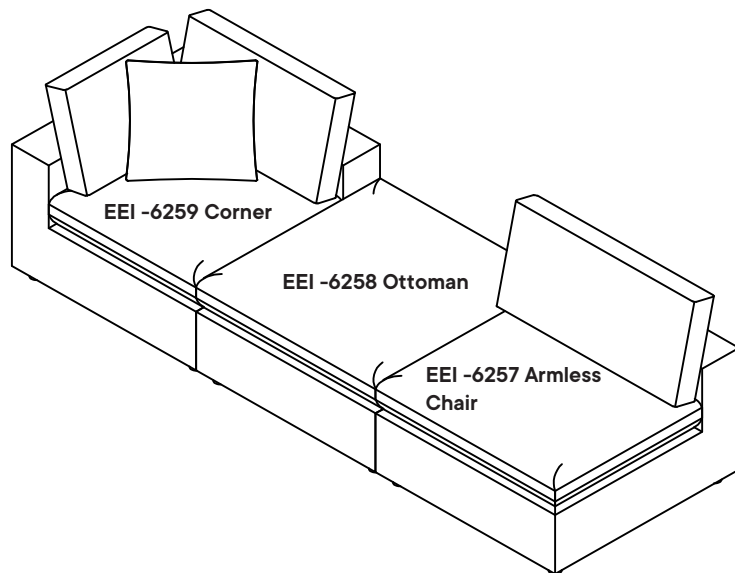

EEI- 6258 Ottoman with EEI- 6257 Armless Chair, EEI-6259 Corner have three Combination of options as shown below.

Option A: Align the pre - installed Clip to the pre installed Post as shown.

Push EEI- 6258 Ottoman , EEI-6259 Corner and EEI- 6257 Armless Chair slowly until the Clip and the Post click together tightly

If you want to unlock the sofa Combination: Lift up EEI- 6259 Corner and move EEI- 6258 Ottoman and EEI- 6257 Armless Chair apart from EEI- 6259 Corner.

Option C

Assembly is complete. The sectional sofa is ready to enjoy now.