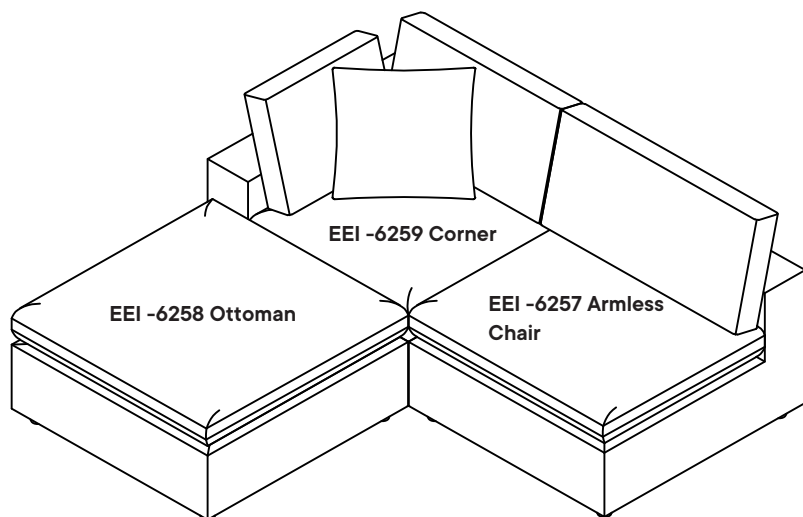

EEI- 6258 Ottoman with EEI- 6257 Armless Chair, EEI-6259 Corner have three Combination of options as shown below.

Option A: Align the pre - installed Clip to the pre installed Post as shown.

Push EEI- 6258 Ottoman , EEI-6259 Corner and EEI- 6257 Armless Chair slowly until the Clip and the Post click together tightly