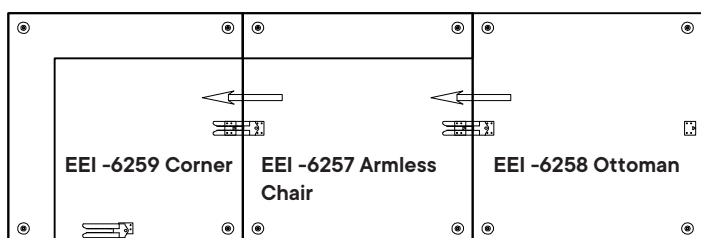

EEI- 6258 Ottoman with EEI- 6257 Armless Chair, EEI-6259 Corner have three Combination of options as shown below.

Option A: Align the pre - installed Clip to the pre installed Post as shown.

Push EEI- 6258 Ottoman , EEI-6259 Corner and EEI- 6257 Armless Chair slowly until the Clip and the Post click together tightly

If you want to unlock the sofa Combination: Lift up EEI- 6259 Corner and move EEI- 6258 Ottoman and EEI- 6257 Armless Chair apart from EEI- 6259 Corner.

Option C

Assembly is complete. The sectional sofa is ready to enjoy now.