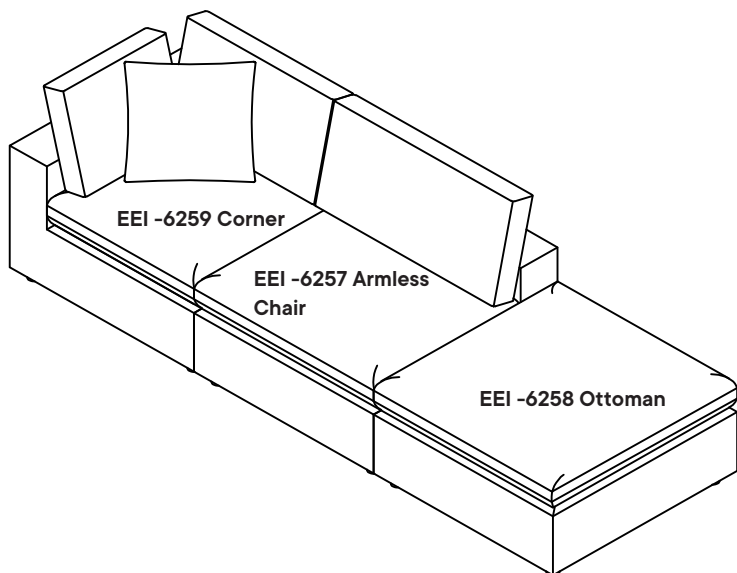

EEI- 6258 Ottoman with EEI- 6257 Armless Chair, EEI-6259 Corner have three Combination of options as shown below.

Option A: Align the pre - installed Clip to the pre installed Post as shown.

Push EEI- 6258 Ottoman , EEI-6259 Corner and EEI- 6257 Armless Chair slowly until the Clip and the Post click together tightly

If you want to unlock the sofa Combination: Lift up EEI- 6259 Corner and move EEI- 6258 Ottoman and EEI- 6257 Armless Chair apart from EEI- 6259 Corner.

Option B

Assembly is complete. The sectional sofa is ready to enjoy now.