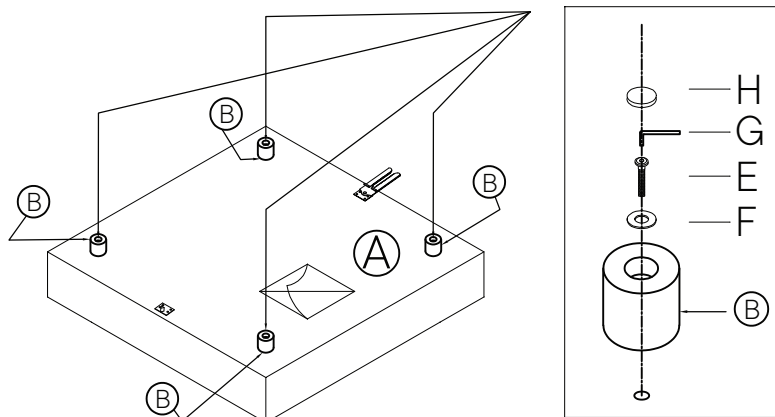

Step 1

COMPONENTS

A	Frame Body	x1
B	Leg	x4
C	Seat Cushion	x1
D	Back Cushion (3 pcs Back cushions for EEI - 6259).	x3

HARDWARE

E	Bolt 1/4 x 60mm	x4
F	Flat Washer 1/4x19mm	x4
G	Allen Wrench	x1
H	Felt Pad	x4