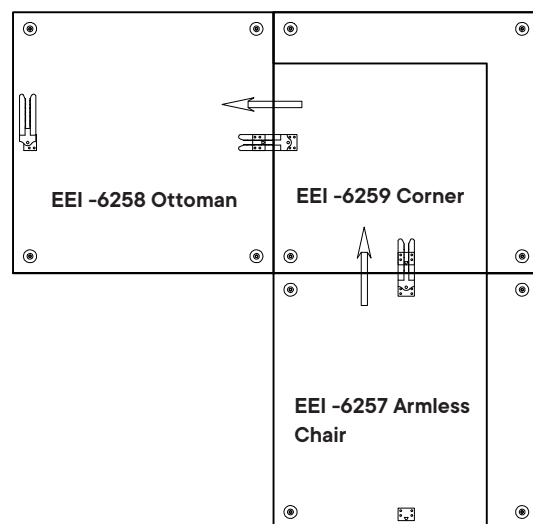

EEI- 6258 Ottoman with EEI- 6257 Armless Chair, EEI-6259 Corner have three Combination of options as shown below.

Option A: Align the pre - installed Clip to the pre installed Post as shown.

Push EEI- 6258 Ottoman , EEI-6259 Corner and EEI- 6257 Armless Chair slowly until the Clip and the Post click together tightly