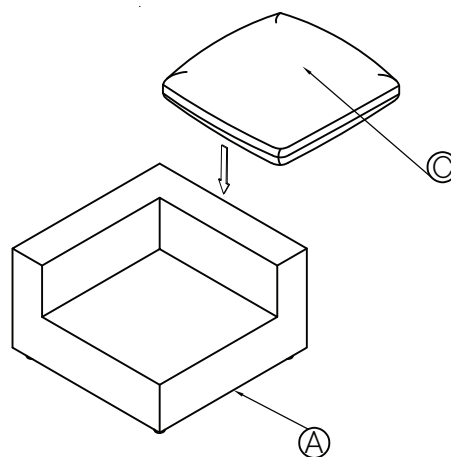

Step 1

COMPONENTS

A	Frame Body	x1
B	Leg	x4
C	Seat Cushion	x1
D	Back Cushion (3 pcs Back cushions for EEI - 6259).	x3

HARDWARE

E	Bolt 1/4 x 60mm	x4
F	Flat Washer 1/4x19mm	x4
G	Allen Wrench	x1
H	Felt Pad	x4