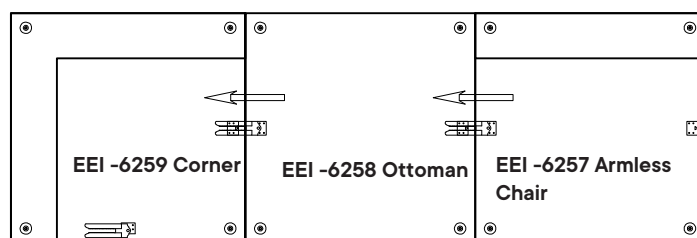

EEI- 6258 Ottoman with EEI- 6257 Armless Chair, EEI-6259 Corner have three Combination of options as shown below.

Option A: Align the pre - installed Clip to the pre installed Post as shown.

Push EEI- 6258 Ottoman , EEI-6259 Corner and EEI- 6257 Armless Chair slowly until the Clip and the Post click together tightly

If you want to unlock the sofa Combination: Lift up EEI- 6259 Corner and move EEI- 6258 Ottoman and EEI- 6257 Armless Chair apart from EEI- 6259 Corner.

Option C

Assembly is complete. The sectional sofa is ready to enjoy now.