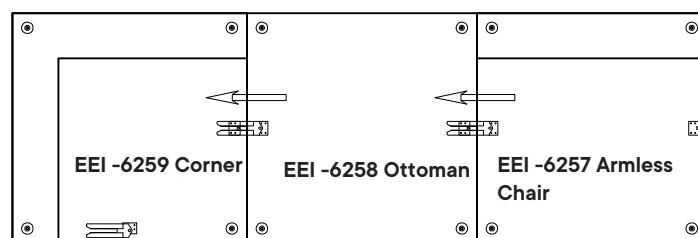

EEI- 6258 Ottoman with EEI- 6257 Armless Chair, EEI-6259 Corner have three Combination of options as shown below.

Option A: Align the pre - installed Clip to the pre installed Post as shown.

Push EEI- 6258 Ottoman , EEI-6259 Corner and EEI- 6257 Armless Chair slowly until the Clip and the Post click together tightly

If you want to unlock the sofa Combination: Lift up EEI- 6259 Corner and move EEI- 6258 Ottoman and EEI- 6257 Armless Chair apart from EEI- 6259 Corner.

Option C

Assembly is complete. The sectional sofa is ready to enjoy now.