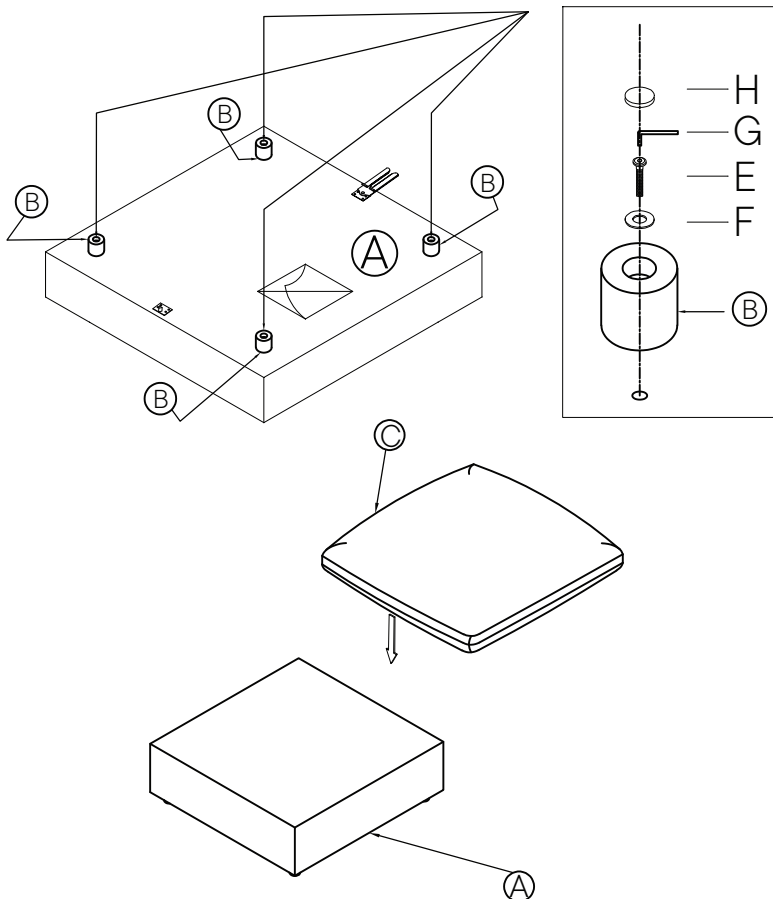

Step 1

COMPONENTS

A	Frame Body	x1
B	Leg	x4
C	Seat Cushion	x1

HARDWARE

E	Bolt 1/4 x 60mm	x4
F	Flat Washer 1/4x19mm	x4
G	Allen Wrench	x1
H	Felt Pad	x4