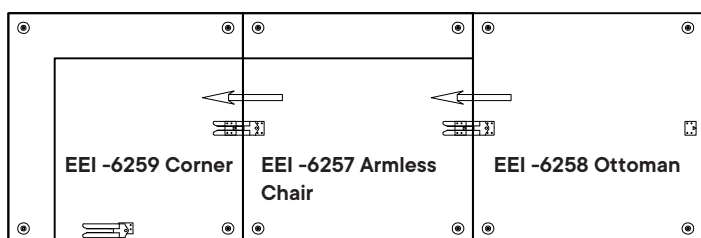

EEI- 6258 Ottoman with EEI- 6257 Armless Chair, EEI-6259 Corner have three Combination of options as shown below.

Option A: Align the pre - installed Clip to the pre installed Post as shown.

Push EEI- 6258 Ottoman , EEI-6259 Corner and EEI- 6257 Armless Chair slowly until the Clip and the Post click together tightly

If you want to unlock the sofa Combination: Lift up EEI- 6259 Corner and move EEI- 6258 Ottoman and EEI- 6257 Armless Chair apart from EEI- 6259 Corner.

Option C

Assembly is complete. The sectional sofa is ready to enjoy now.