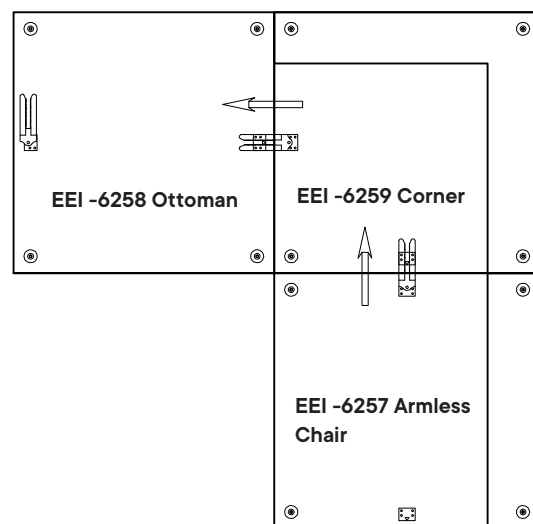

EEI- 6258 Ottoman with EEI- 6257 Armless Chair, EEI-6259 Corner have three Combination of options as shown below.

Option A: Align the pre - installed Clip to the pre installed Post as shown.

Push EEI- 6258 Ottoman , EEI-6259 Corner and EEI- 6257 Armless Chair slowly until the Clip and the Post click together tightly

If you want to unlock the sofa Combination: Lift up EEI- 6259 Corner and move EEI- 6258 Ottoman and EEI- 6257 Armless Chair apart from EEI- 6259 Corner.