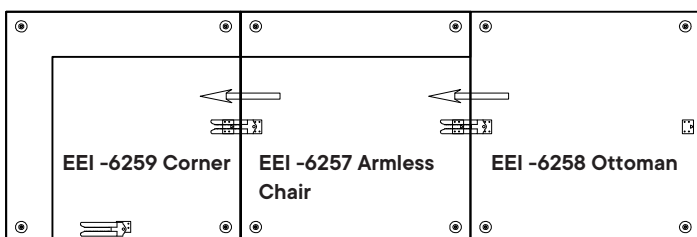

EEI- 6258 Ottoman with EEI- 6257 Armless Chair, EEI-6259 Corner have three Combination of options as shown below.

Option A: Align the pre - installed Clip to the pre installed Post as shown.

Push EEI- 6258 Ottoman , EEI-6259 Corner and EEI- 6257 Armless Chair slowly until the Clip and the Post click together tightly

If you want to unlock the sofa Combination: Lift up EEI- 6259 Corner and move EEI- 6258 Ottoman and EEI- 6257 Armless Chair apart from EEI- 6259 Corner.

Option C

Assembly is complete. The sectional sofa is ready to enjoy now.