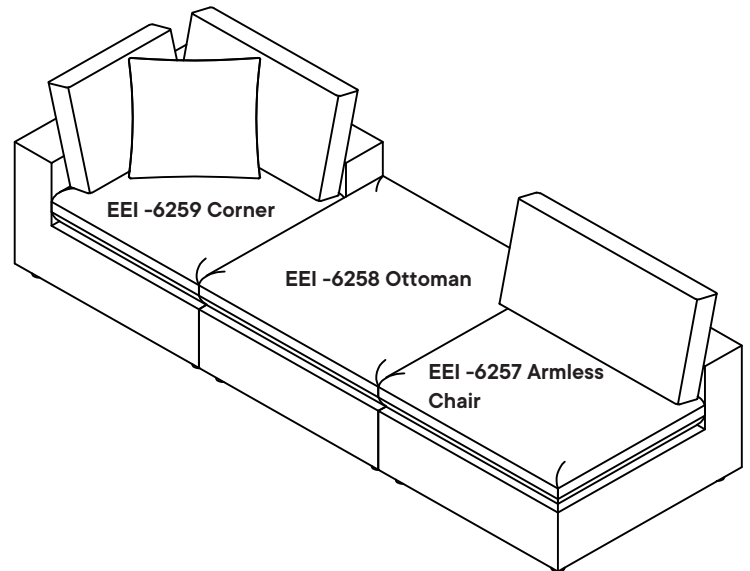

Option A: Align the pre - installed Clip to the pre installed Post as shown.

Push EEI- 6258 Ottoman , EEI-6259 Corner and EEI- 6257 Armless Chair slowly until the Clip and the Post click together tightly

If you want to unlock the sofa Combination: Lift up EEI- 6259 Corner and move EEI- 6258 Ottoman and EEI- 6257 Armless Chair apart from EEI- 6259 Corner.

Option B

Option C

Assembly is complete. The sectional sofa is ready to enjoy now.