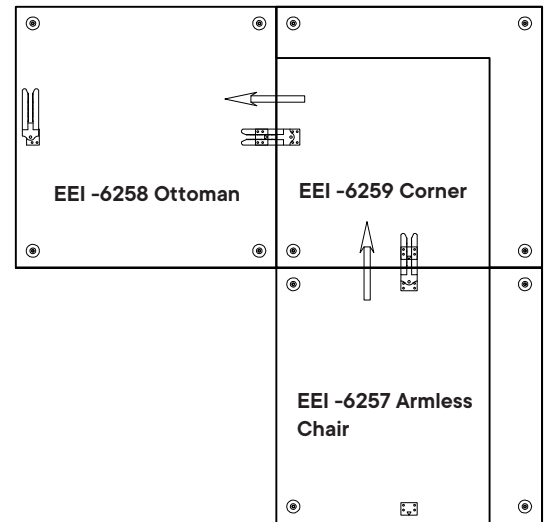

Never use harsh chemicals, as they could damage the finish or integrity of the item.

CONNECT WITH US!   

Tag us @modway_furniture and #modway for a chance to be featured.

EEI- 6258 Ottoman with EEI- 6257 Armless Chair, EEI-6259 Corner have three Combination of options as shown below.

Option A: Align the pre - installed Clip to the pre installed Post as shown.

Push EEI- 6258 Ottoman , EEI-6259 Corner and EEI- 6257 Armless Chair slowly until the Clip and the Post click together tightly