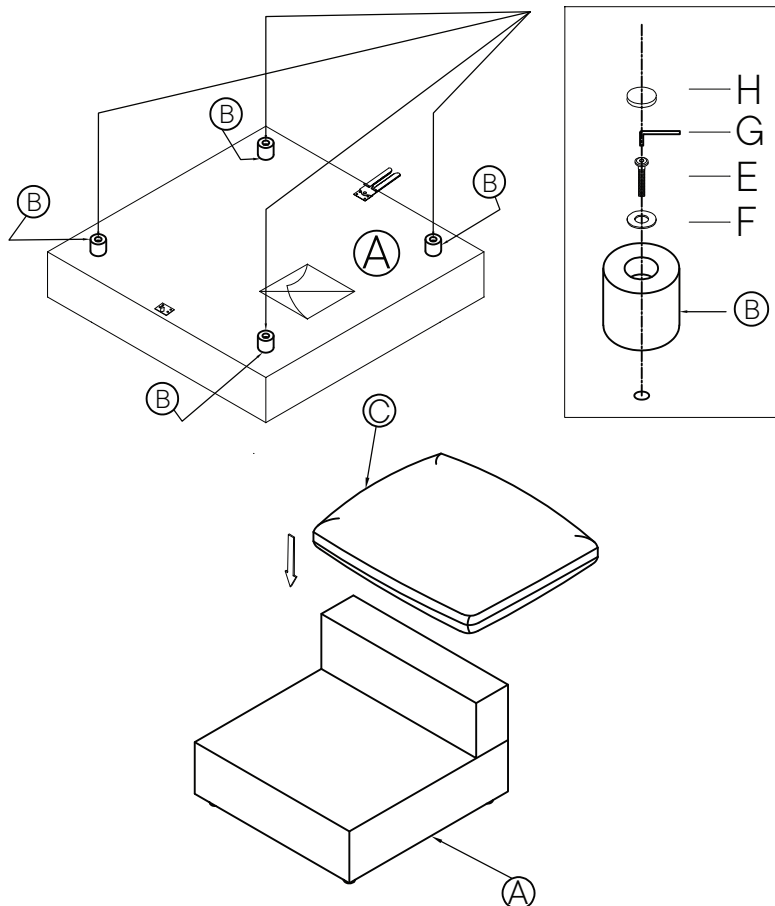

Provided hardware:

E		Bolt 1/4 x 60mm	x4
F		Flat Washer 1/4x19mm	x4
G		Allen Wrench	x1
H		Felt Pad	x4

Wait!

Missing parts or hardware? Need assistance?
Contact us before returning your item. We're here to help!
609.256.9000 • cs@modway.com

Step 1

COMPONENTS

A	Frame Body	x1
B	Leg	x4
C	Seat Cushion	x1
D	Back Cushion (1 pc Back cushion for EEI - 6257).	x1

HARDWARE

E	Bolt 1/4 x 60mm	x4
F	Flat Washer 1/4x19mm	x4
G	Allen Wrench	x1
H	Felt Pad	x4

Step 2