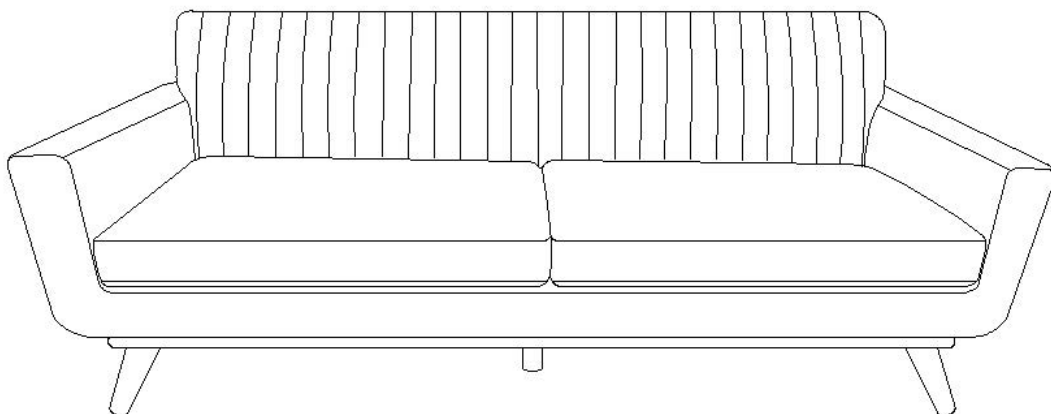

EEI-5459/5462 SOFA

Thank you for purchasing the **MODWAY SOFA!**

Before you start, here is some helpful advice:

1. We suggest you spend a short time reading through this leaflet and then follow the simple step by step instructions.
2. Owing to the size and weight of the sofa, we recommend that it is assembled by two adults, on a carpeted or padded area, in the room that it is intended for. Approximate assembly time: 30 minutes.
3. Please do not use any tools other than those provided or recommended in these instructions.
4. Please do not throw away any of the packaging or instructions until you have checked all the components and hardware and the furniture is fully assembled.
5. Assemble all components loosely until advised to tighten. Depending on use, it may be necessary to tighten the components from time to time, so please save the tools that have been provided.
6. Please keep all pieces out of reach of small children.

Then put the **Sofa Body (1)** upside down on a carpeted or padded area by two adults to make fully visible the corners.

Position one of **Legs (B)** at one of the four wooden corners.

Insert 2 pieces of **Spring Washer (B)**, **Flat Washer (C)** into 2 pieces of **Bolt (A)** as shown.

Secure the **Support Leg (3)** to the bottom of **Sofa Body (1)** as shown.

Ax8	Bx8	Cx8	Dx1

Hardware & Tool required

STEP 2:

Carefully turn over the sofa.

Assembly is complete. The sofa is ready to enjoy now!