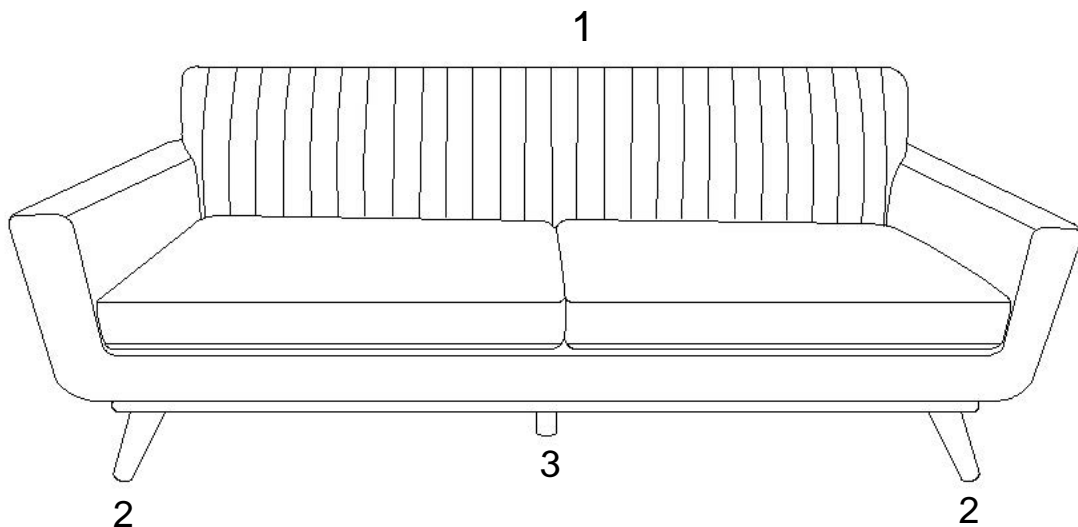

EEI-5459/5462 SOFA

Thank you for purchasing the **MODWAY SOFA!**

Before you start, here is some helpful advice:

1. We suggest you spend a short time reading through this leaflet and then follow the simple step by step instructions.
2. Owing to the size and weight of the sofa, we recommend that it is assembled by two adults, on a carpeted or padded area, in the room that it is intended for. Approximate assembly time: 30 minutes.
3. Please do not use any tools other than those provided or recommended in these instructions.
4. Please do not throw away any of the packaging or instructions until you have checked all the components and hardware and the furniture is fully assembled.
5. Assemble all components loosely until advised to tighten. Depending on use, it may be necessary to tighten the components from time to time, so please save the tools that have been provided.
6. Please keep all pieces out of reach of small children.

Hardware:

A		Bolt	x 8
B		Spring Washer	x 8
C		Flat Washer	x 8
D		Allen Wrench	x 1

Component:

- 1 Sofa Body x1
- 3 Support Leg x1

- 2 Leg x4

EEI-5459/5462 SOFA

STEP 1:

Please find the package of **Legs (2)(3)** and hardware at the bottom of sofa. .

Then put the **Sofa Body (1)** upside down on a carpeted or padded area by two adults to make fully visible the corners.

Position one of **Legs (B)** at one of the four wooden corners.

Insert 2 pieces of **Spring Washer (B)**, **Flat Washer (C)** into 2 pieces of **Bolt (A)** as shown.