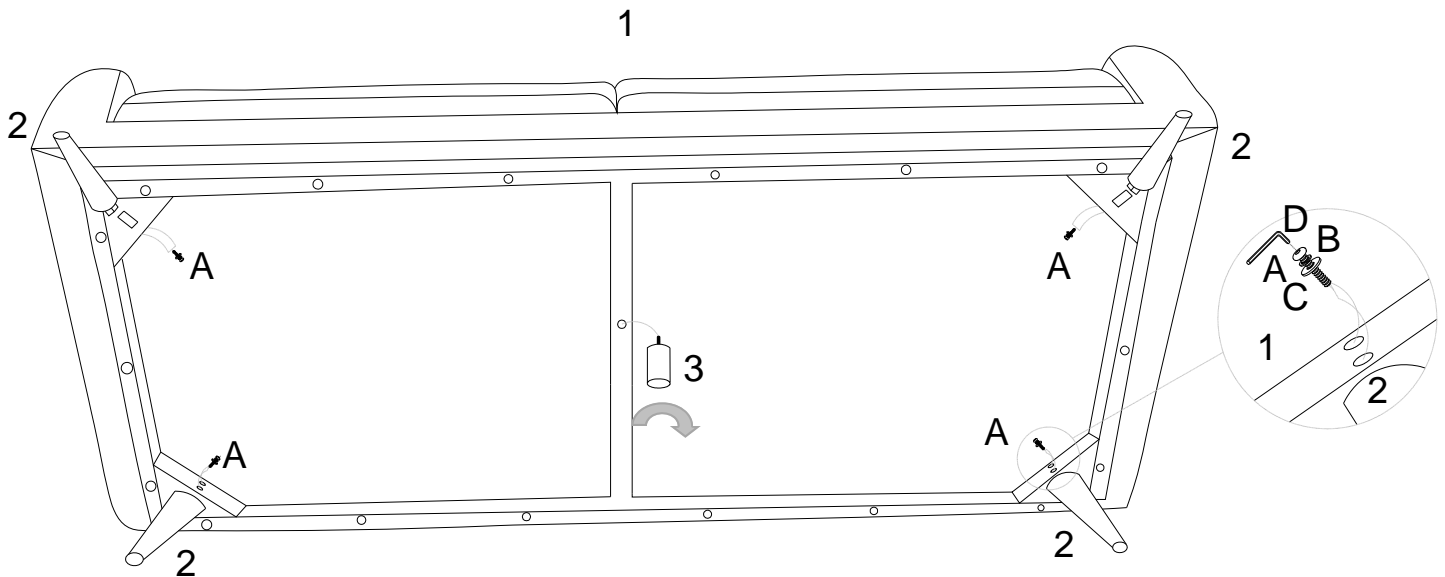

EEI-5459/5462 SOFA

STEP 1:

Please find the package of **Legs (2)(3)** and hardware at the bottom of sofa. .

Then put the **Sofa Body (1)** upside down on a carpeted or padded area by two adults to make fully visible the corners.

Position one of **Legs (B)** at one of the four wooden corners.

Insert 2 pieces of **Spring Washer (B)**, **Flat Washer (C)** into 2 pieces of **Bolt (A)** as shown.

Then insert assembled 2 pieces of **Bolts (A)** into the corner to connect the **Leg (2)**.

Use **Allen Wrench (D)** to tighten the **Bolts (A)** clockwise until secure.

Repeat the same steps for the other three **Legs (2)**.

Secure the **Support Leg (3)** to the bottom of **Sofa Body (1)** as shown.

Ax8	Bx8	Cx8	Dx1

Hardware & Tool required