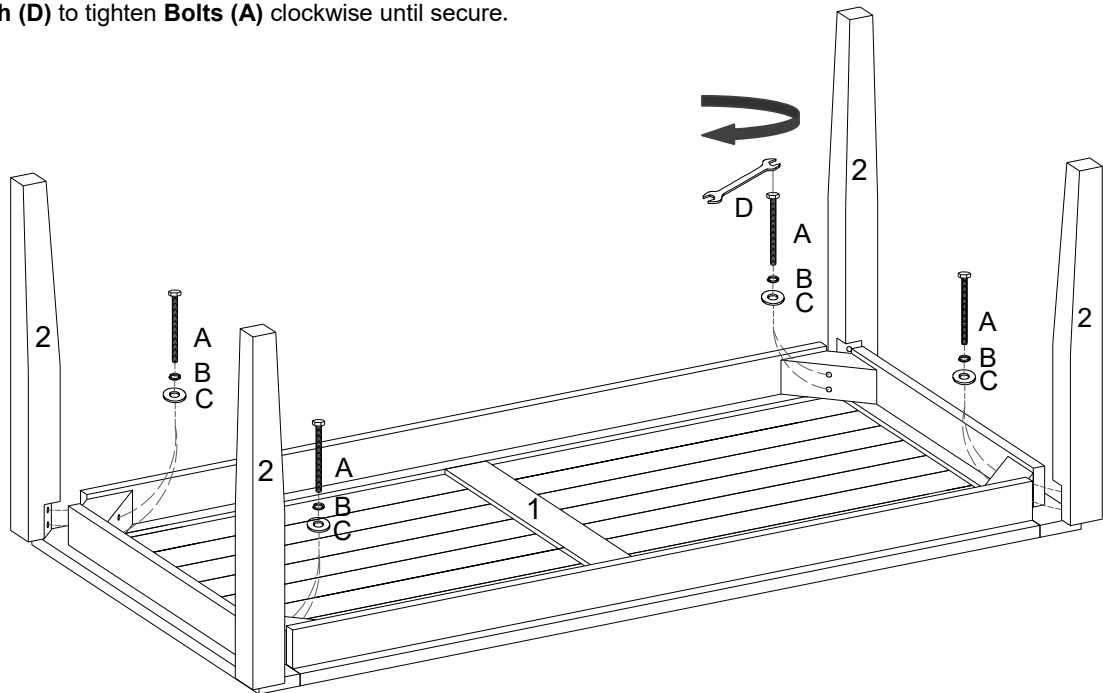

### Component:

1 Table Top x1

2 Leg x4

## STEP 1:

Please put the **Table Top (1)** upside down on a carpeted or padded area.

Position 1 piece of **Leg(3)** into the corner of **Table Top (1)** as shown.

Insert 2 pieces of **Bolt (A)** with 2 pieces of **Spring Washer (B)** and 2 pieces of **Flat Washer (C)** into the pre-drilled holes on bottom of **Leg (2)** through the pre-drilled holes on **Table Top (1)**.

Repeat the same steps for the remaining **Legs (2)**.

Use **Open Wrench (D)** to tighten **Bolts (A)** clockwise until secure.

			
Ax8	Bx8	Cx8	Dx1

Hardware & Tool required