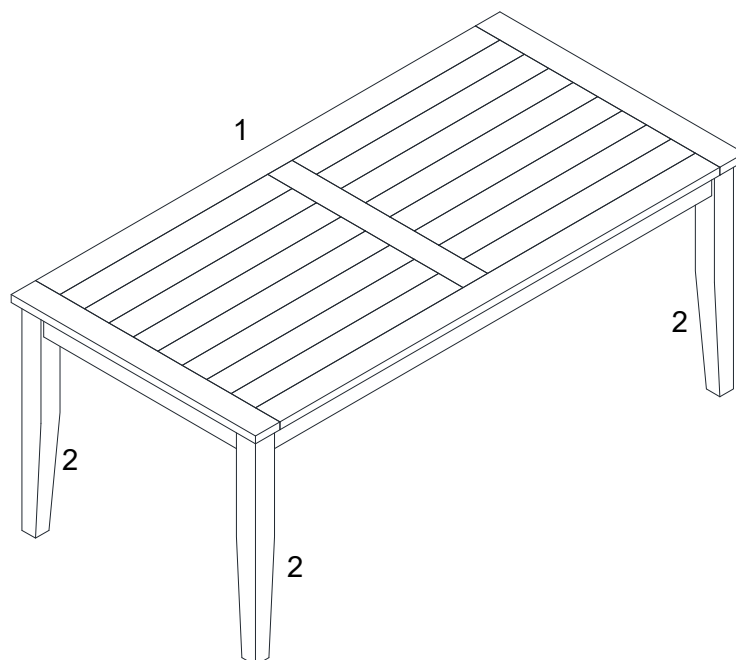

Thank you for purchasing the **MODWAY DINING TABLE** !

Before you start, here is some helpful advice:

1. We suggest you spend a short time reading through this leaflet and then follow the simple step by step instructions.
2. Owing to the size and weight of the table, we recommend that it is assembled by two adults, on a carpeted or padded area, in the room that it is intended for. Approx assembly time: 30 minutes.
3. Please do not use any tools other than those provided or recommended in these instructions.
4. Please do not throw away any of the packaging or the instruction until you have checked all the components and hardware and the furniture is fully assembled. Please ensure that the packaging is disposed of in a safe environmentally friendly way.
5. Assemble all components loosely until advised to tighten. Depending on use, it may be necessary to tighten the components from time to time, so please save the tools that has been provided.
6. Please keep all fitting out of reach of children.

### Hardware:

A		Bolt M8x60mm	x 8
B		Spring Washer M8	x 8
C		Flat Washer M8	x 8
D		Open Wrench M5	x 1

### Component:

1 Table Top x1

2 Leg x4