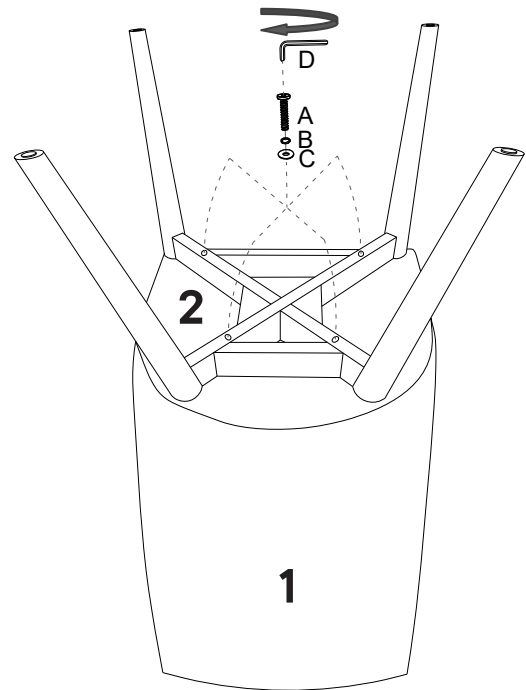

Step 1

HARDWARE

- **A** Bolt M6x45mm x4
- **B** Spring Washer M6 x4
- **C** Flat Washer M6 x4
- **D** Allen Key x1

COMPONENTS

- **1** Chair Body x1
- **2** Chair Base x1