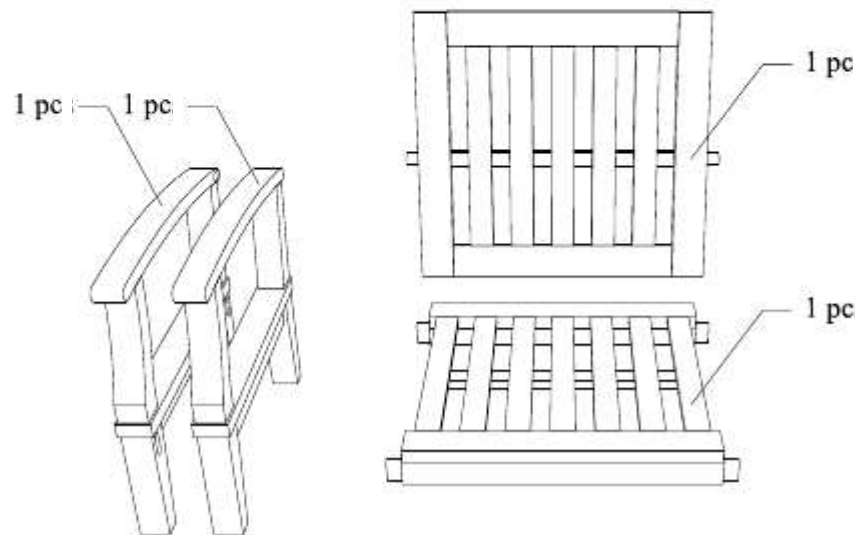

# DEEP SEATING SOFA 1 SEATER

CODE SKU NO : EEI-1143-NAT-WHI

1

2

3

STAINLESS STEEL  
HARDWARE

M 6 X 7cm = 8 pcs

Allen Wrench M4 = 1 pc

## STAINLESS STEEL HARDWARE

M 6 X 4cm = 2 pcs

M 6 X 7cm = 4 pcs

Allen Wrench M4 = 1 pc

3