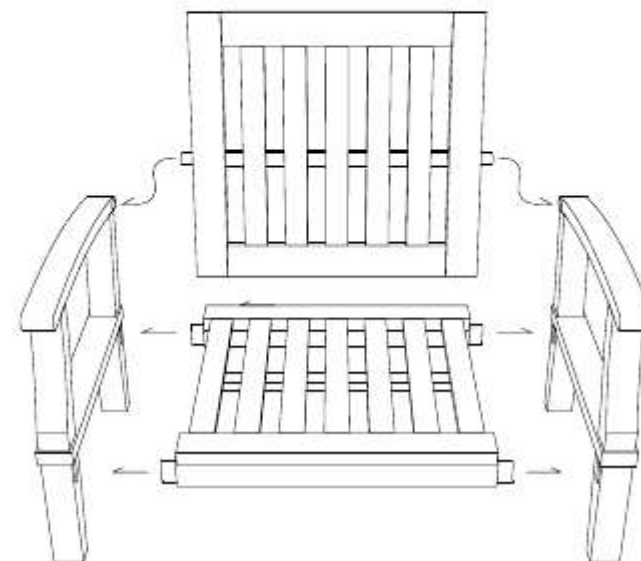

# DEEP SEATING SOFA 1 SEATER

CODE SKU NO : EEI-1143-NAT-WHI

1

2

3

STAINLESS STEEL  
HARDWARE

M 6 X 7cm = 8 pcs

Allen Wrench M4 = 1 pc