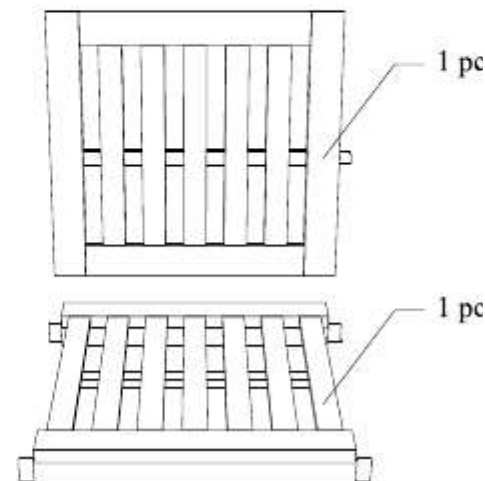

DEEP SEATING CENTER UNIT

CODE SKU NO : EEI-1150-NAT-WHI

2

1

STAINLESS STEEL HARDWARE

M 6 X 4cm = 2 pcs

M 6 X 7cm = 4 pcs

Allen Wrench M4 = 1 pc

3