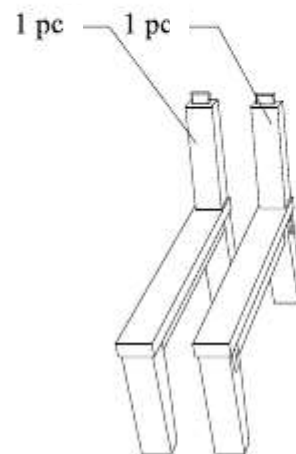

DEEP SEATING CENTER UNIT

CODE SKU NO : EEI-1150-NAT-WHI

2

1

STAINLESS STEEL HARDWARE

M 6 X 4cm = 2 pcs

M 6 X 7cm = 4 pcs

Allen Wrench M4 = 1 pc

3