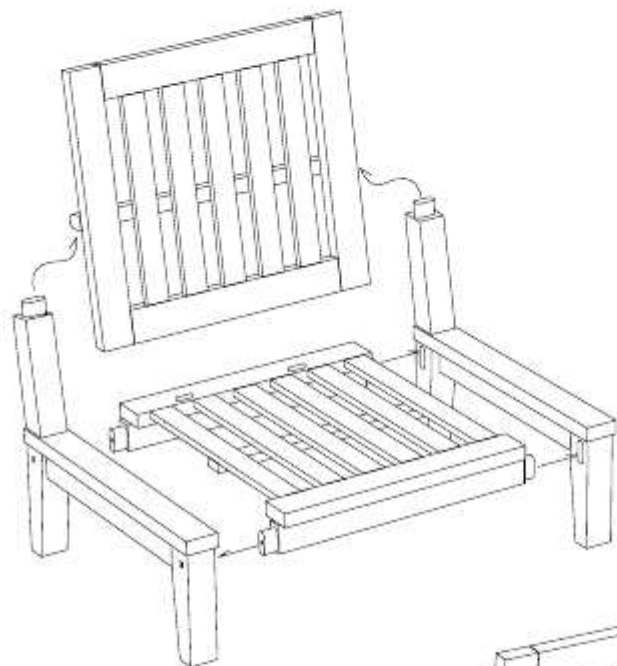

DEEP SEATING CENTER UNIT

CODE SKU NO : EEI-1150-NAT-WHI

2