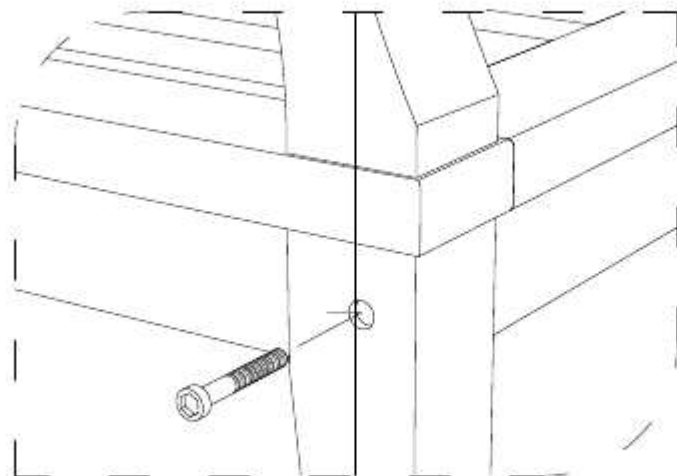

# DEEP SEATING SOFA 1 SEATER

CODE SKU NO : EEI-1143-NAT-WHI

1

2

3

STAINLESS STEEL  
HARDWARE

M 6 X 7cm = 8 pcs

Allen Wrench M4 = 1 pc

## STAINLESS STEEL HARDWARE

M 6 X 4cm = 2 pcs

M 6 X 7cm = 4 pcs

Allen Wrench M4 = 1 pc

3