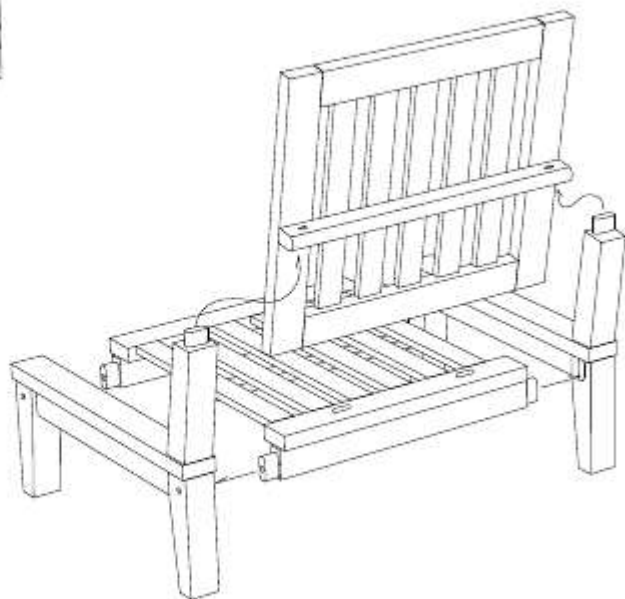

DEEP SEATING CENTER UNIT

CODE SKU NO : EEI-1150-NAT-WHI

2