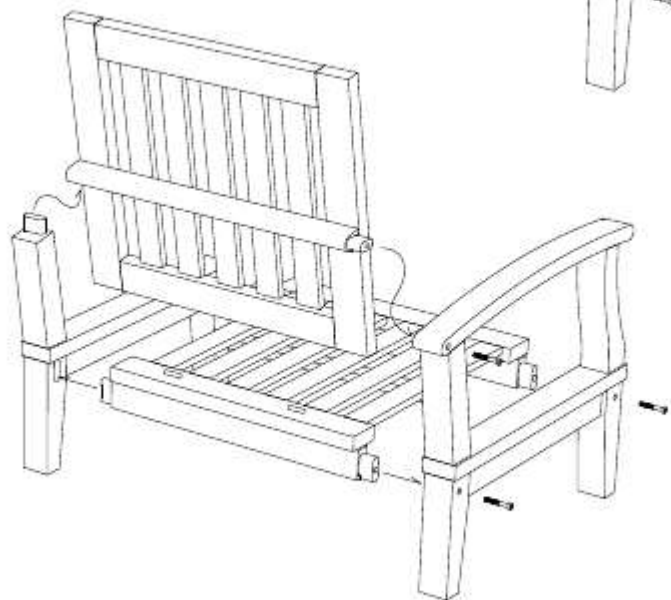

DEEP SEATING RIGHT

CODE SKU NO : EEI-1148-NAT-WHI

STAINLESS STEEL HARDWARE

M 6 X 4cm = 1 pc

M 6 X 7cm = 6 pcs

Allen Wrench M4= 1 pc

2

1

3