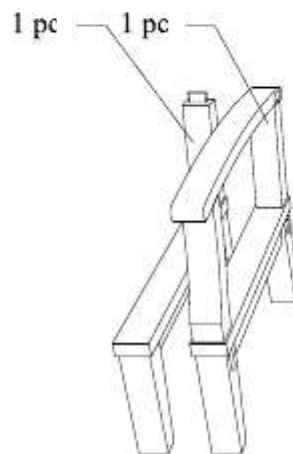

# DEEP SEATING SOFA 1 SEATER

CODE SKU NO : EEI-1143-NAT-WHI

1

2

3

STAINLESS STEEL  
HARDWARE

M 6 X 7cm = 8 pcs

Allen Wrench M4 = 1 pc

## STAINLESS STEEL HARDWARE

M 6 X 4cm = 1 pc

M 6 X 7cm = 6 pcs

Allen Wrench M4= 1 pc

2

1

3