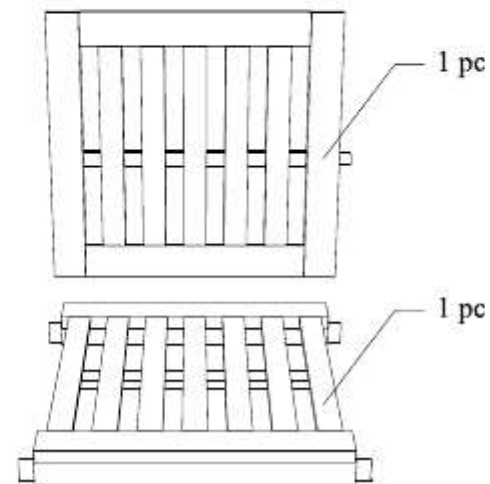

DEEP SEATING LEFT

CODE SKU NO : EEI-1149-NAT-WHI

2

1

STAINLESS STEEL HARDWARE

M 6 X 4cm = 1 pcs

M 6 X 7cm = 6 pcs

Allen Wrench M4= 1 pc

3