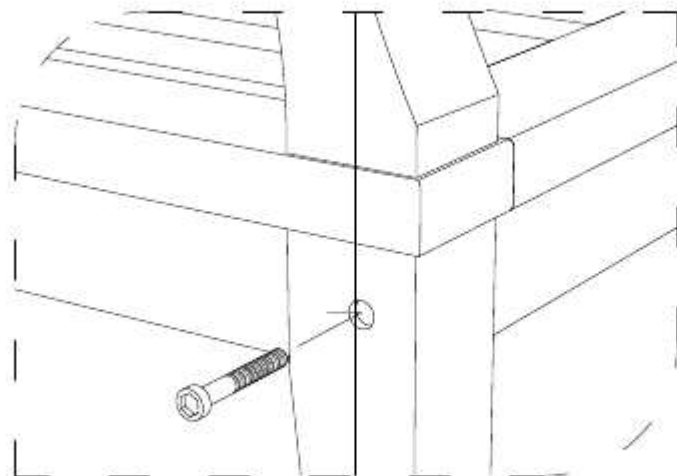

# DEEP SEATING SOFA 1 SEATER

CODE SKU NO : EEI-1143-NAT-WHI

1

2

3

STAINLESS STEEL  
HARDWARE

M 6 X 7cm = 8 pcs

Allen Wrench M4 = 1 pc