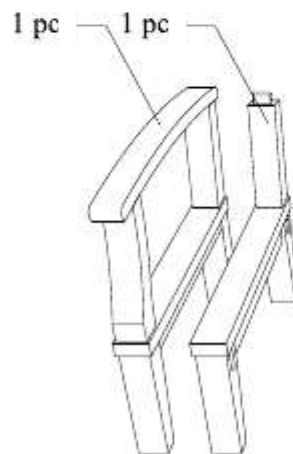

DEEP SEATING LEFT

CODE SKU NO : EEI-1149-NAT-WHI

2

1

STAINLESS STEEL HARDWARE

M 6 X 4cm = 1 pcs

M 6 X 7cm = 6 pcs

Allen Wrench M4= 1 pc

3