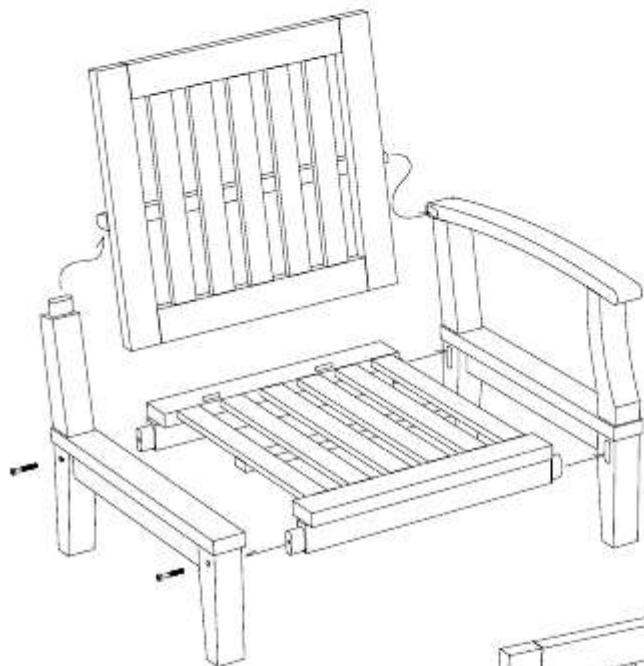

## STAINLESS STEEL HARDWARE

M 6 X 4cm = 1 pc

M 6 X 7cm = 6 pcs

Allen Wrench M4= 1 pc

2

1

3

# DEEP SEATING LEFT

CODE SKU NO : EEI-1149-NAT-WHI

2

1