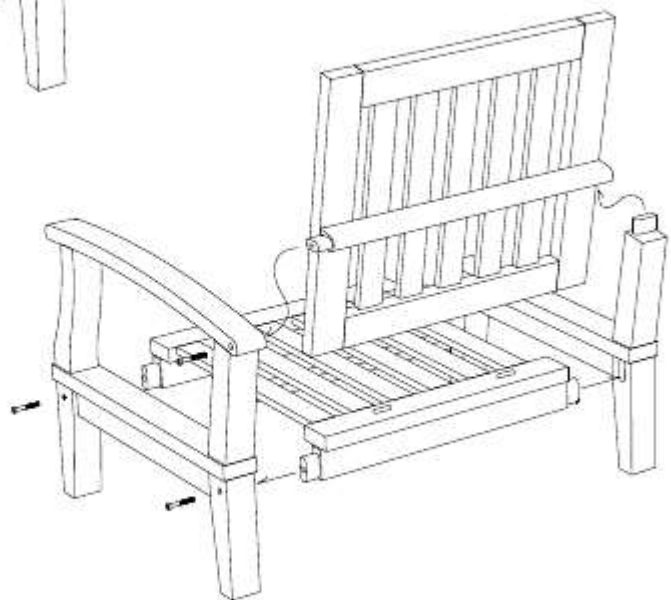

## STAINLESS STEEL HARDWARE

M 6 X 4cm = 1 pc

M 6 X 7cm = 6 pcs

Allen Wrench M4= 1 pc

2

1

3

# DEEP SEATING LEFT

CODE SKU NO : EEI-1149-NAT-WHI

2

1