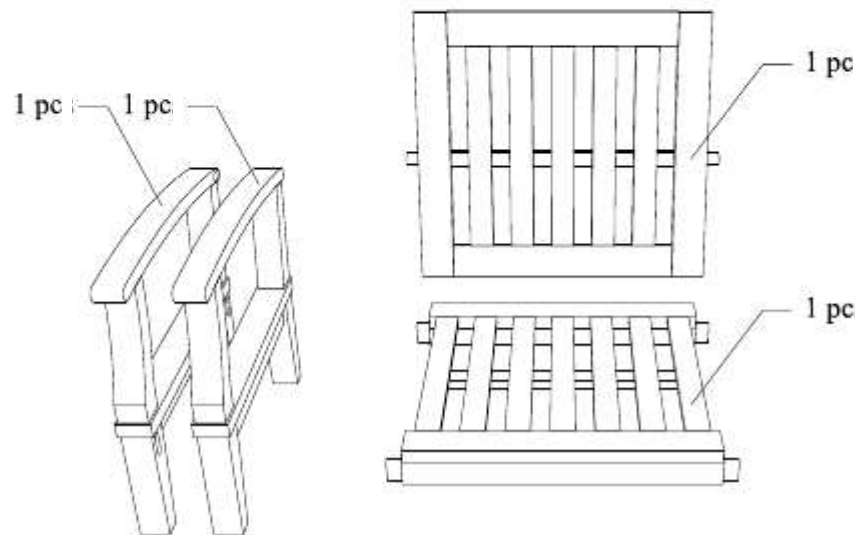

# DEEP SEATING SOFA 1 SEATER

CODE SKU NO : EEI-1143-NAT-WHI

1

2

3

STAINLESS STEEL  
HARDWARE

M 6 X 7cm = 8 pcs

Allen Wrench M4 = 1 pc

## STAINLESS STEEL HARDWARE

M 6 X 4cm = 1 pc

M 6 X 7cm = 6 pcs

Allen Wrench M4= 1 pc

2

1

3

## STAINLESS STEEL HARDWARE

M 6 X 4cm = 1 pcs

M 6 X 7cm = 6 pcs

Allen Wrench M4= 1 pc

3