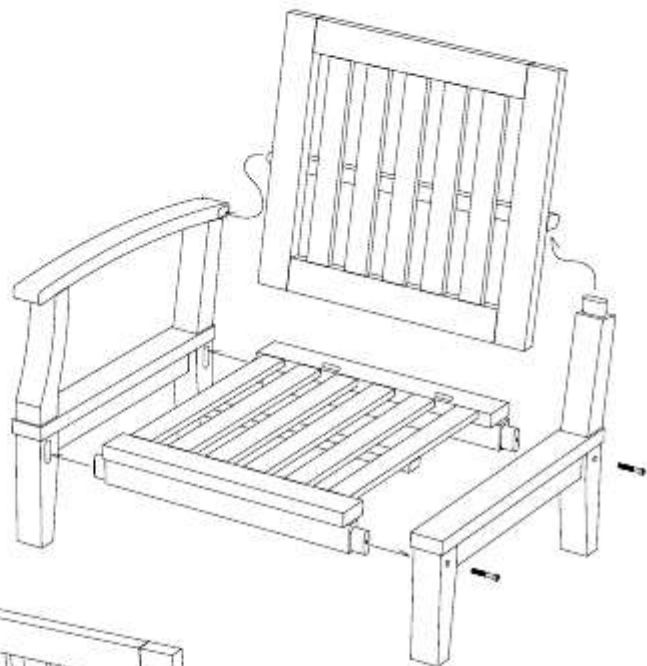

DEEP SEATING RIGHT

CODE SKU NO : EEI-1148-NAT-WHI

STAINLESS STEEL HARDWARE

M 6 X 4cm = 1 pc

M 6 X 7cm = 6 pcs

Allen Wrench M4= 1 pc

2

1

3