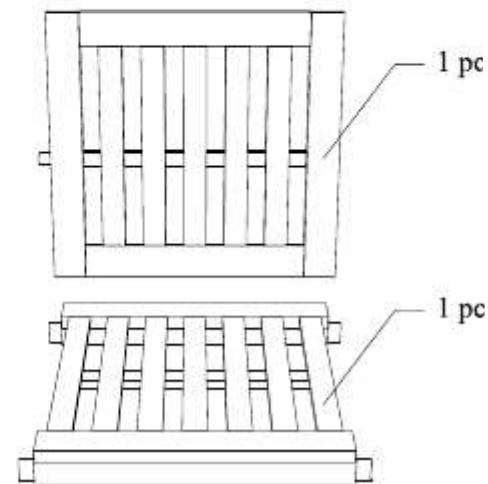

# DEEP SEATING SOFA 1 SEATER

CODE SKU NO : EEI-1143-NAT-WHI

1

2

3

STAINLESS STEEL  
HARDWARE

M 6 X 7cm = 8 pcs

Allen Wrench M4 = 1 pc

## STAINLESS STEEL HARDWARE

M 6 X 4cm = 1 pc

M 6 X 7cm = 6 pcs

Allen Wrench M4= 1 pc

2

1

3